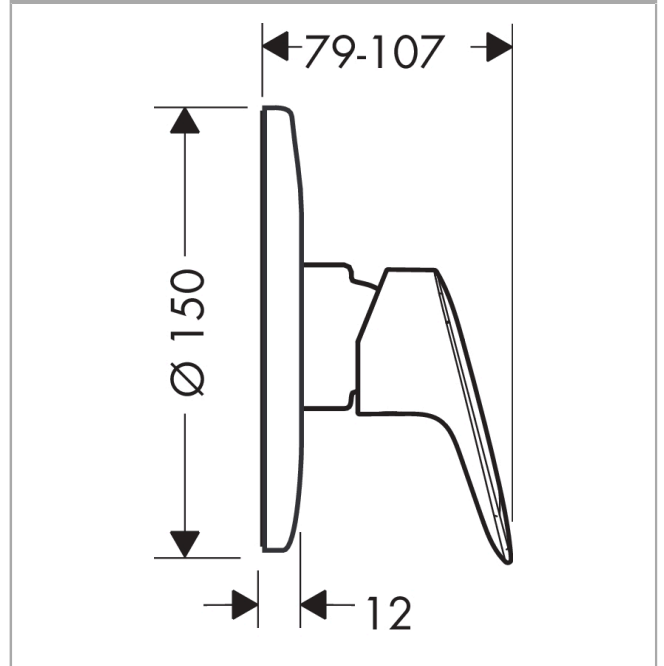

Logis

Shower mixer set for concealed installation

Surfaces: **Chrome** Article Number: **71666000**

Description

product features

- consists of: single lever shower mixer, basic set
- connection type: basic set
- flow rate at 3 bar: 27 l/min
- scope of supply: Shower mixer set, mounting material, assembly instruction

Product image

Scale drawing

Flowchart