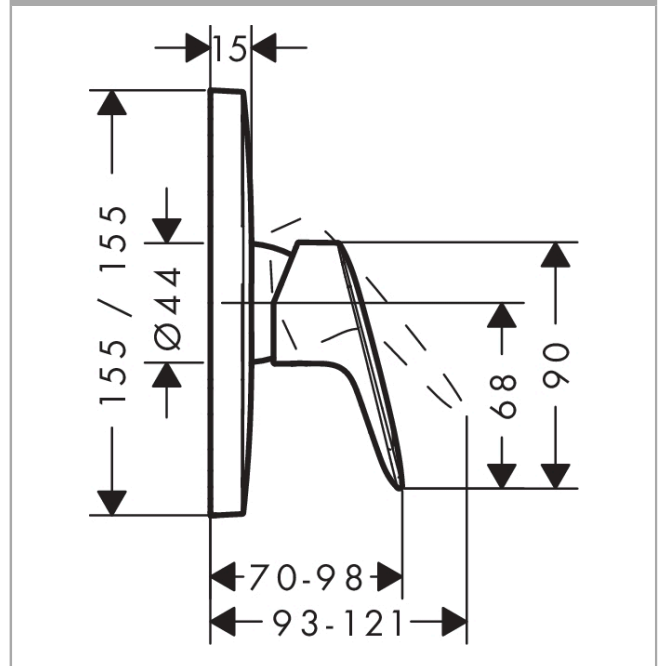

Logis

Single lever shower mixer for concealed installation

Surfaces: **Chrome** Article Number: **71605003**

Description

product features

- connection type: basic set
- flow rate at 3 bar: 31 l/min
- scope of supply: escutcheon, handle, sleeve, mixing unit

Product image

Scale drawing

Flowchart