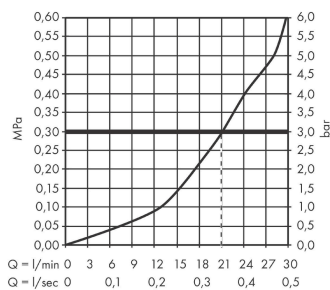

Bath spout

Surfaces: **Chrome** Article Number: **71410000**

Description

product features

- with escutcheon
- projection 195 mm
- wall-mounted
- spray type: normal spray
- scope of supply: bath spout, escutcheon, assembly instruction

Technology

Product image

Scale drawing

Flowchart

The consumption was measured in combination with the appropriate fittings (thermostat/mixer/ in-wall valve) to reflect actual application in practice.