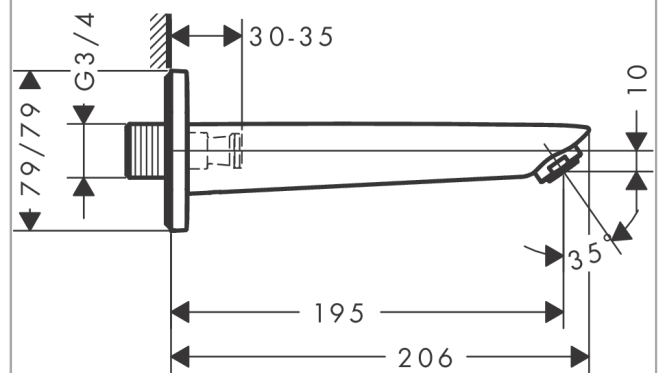

Bath spout

Surfaces: **Chrome** Article Number: **71410000**

Description

product features

- with escutcheon
- projection 195 mm
- wall-mounted
- spray type: normal spray
- scope of supply: bath spout, escutcheon, assembly instruction

Technology

Product image

Scale drawing

Flowchart

The consumption was measured in combination with the appropriate fittings (thermostat/mixer/ in-wall valve) to reflect actual application in practice.