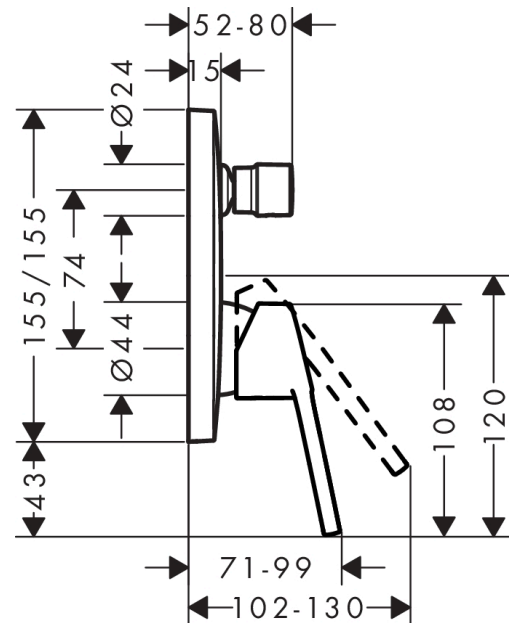

**Logis Loop**  
**Single lever bath mixer for concealed installation**  
 Surfaces: **Chrome** Article Number: **71264003**

**Description**

**product features**

- min. operating pressure: 1 bar
- max. operating pressure: 10 bar
- scope of supply: Single lever bath mixer, mixing unit, mounting material, assembly instruction
- not included: basic set

**Product image**

**Scale drawing**

**Flowchart**