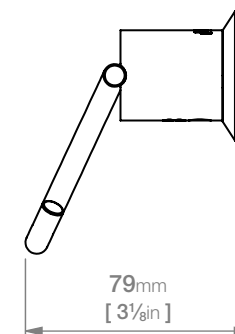

BB™ BATHROOM BUTLER

USA: 631.464.2851 • info@bathroombutler.com • www.bathroombutler.com
South Africa: 0860 104 653 • info@bathroombutler.co.za • www.bathroombutler.co.za
Australia: 1300 133 320 • sales@bathe.net.au • www.bathe.net.au
Mauritius: 230 242 1248 • sales@lisinggroup.com • www.bathroombutler.com

Document version **2.3**
Product version **2.2**