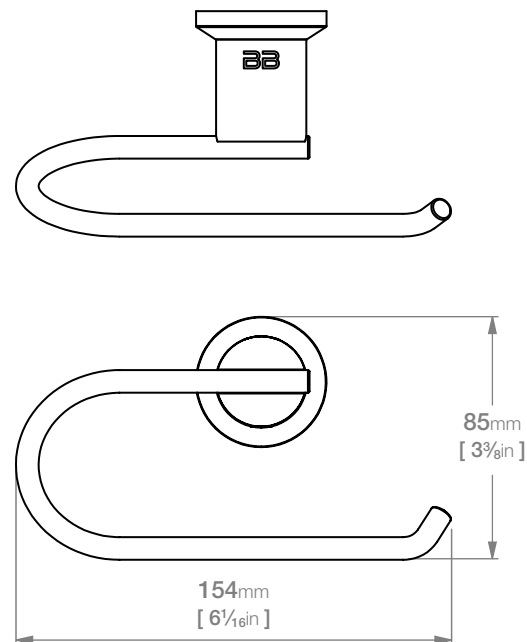

BB™ BATHROOM BUTLER

USA: 631.464.2851 • info@bathroombutler.com • www.bathroombutler.com
South Africa: 0860 104 653 • info@bathroombutler.co.za • www.bathroombutler.co.za
Australia: 1300 133 320 • sales@bathe.net.au • www.bathe.net.au
Mauritius: 230 242 1248 • sales@lisinggroup.com • www.bathroombutler.com

Document version **2.3**
Product version **2.2**