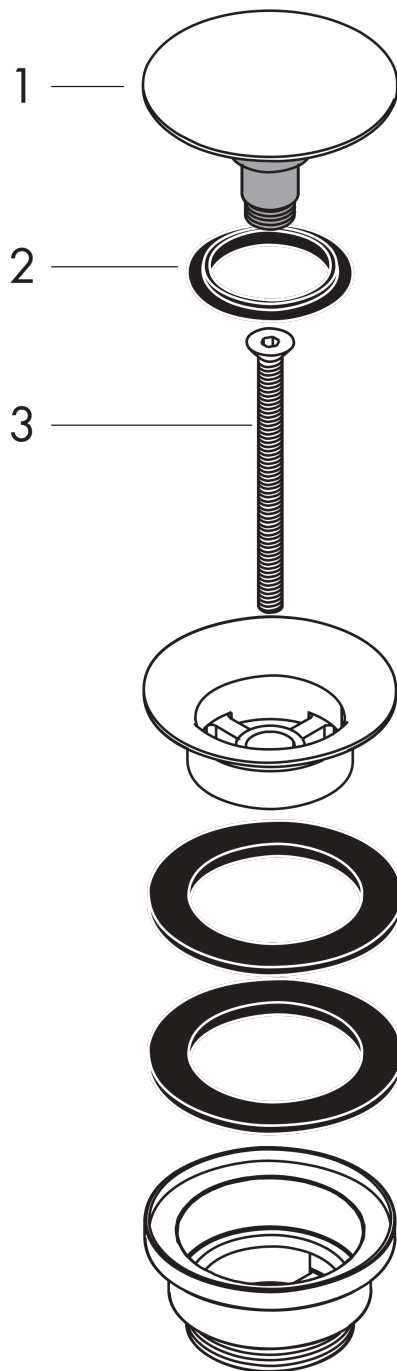

Waste set push-open for basin and bidet mixers

Surfaces: **Brushed Black Chrome** Article Number: **50100340**

Description

product features

- operation with pressure plug
- for basins with overflow hole
- brass
- drain plug material brass
- connection dimension G 1¼

Product image

Scale drawing

Waste set push-open for basin and bidet mixers

Surfaces: **Brushed Black Chrome** Article Number: **50100340**

Exploded Drawing

Year of production: >11/16

Waste set push-open for basin and bidet mixers

Surfaces: **Brushed Black Chrome** Article Number: **50100340**

Spare part list

Year of production: >11/16

Pos.	Description	Article Number	Price	PU
1	plug	97204340	-	1
2	seal	97205000	-	1
3	screw	98000000	-	1