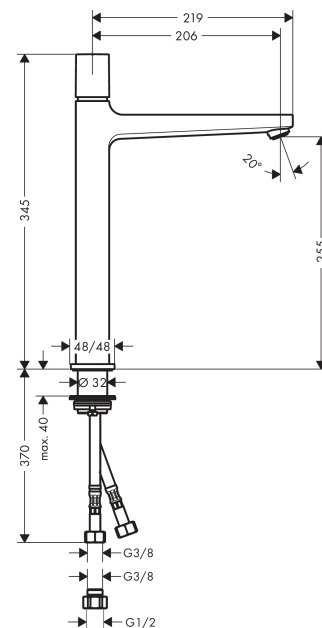

Metropol
Basin mixer 260 Select with push-open waste set
 Surfaces: **Chrome** Article Number: **32572003**

Description

product features

- ComfortZone 260
- handle variant: Select
- projection 205 mm
- spray type: normal spray
- dezincification brass
- suitable for continuous flow water heaters
- push-open waste set (operation via pressure plug, for basins with overflow)
- material waste set: metal
- connection dimension: DN15

Technology

Product image

Scale drawing

Flowchart