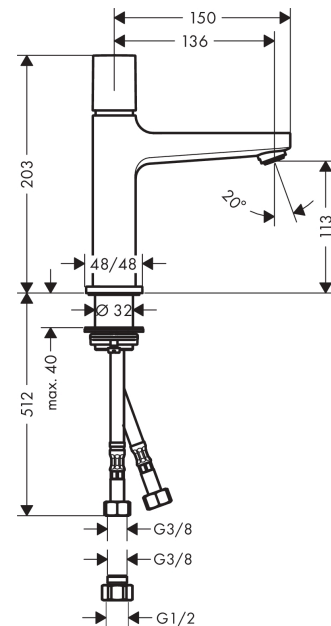

**Metropol**  
**Basin mixer 110 Select with push-open waste set**  
 Surfaces: **Chrome** Article Number: **32571003**

### Description

**product features**

- ComfortZone 110
- handle variant: Select
- projection 136 mm
- spray type: normal spray
- dezincification brass
- suitable for continuous flow water heaters
- push-open waste set (operation via pressure plug, for basins with overflow)
- material waste set: metal
- connection dimension: DN15

### Scale drawing