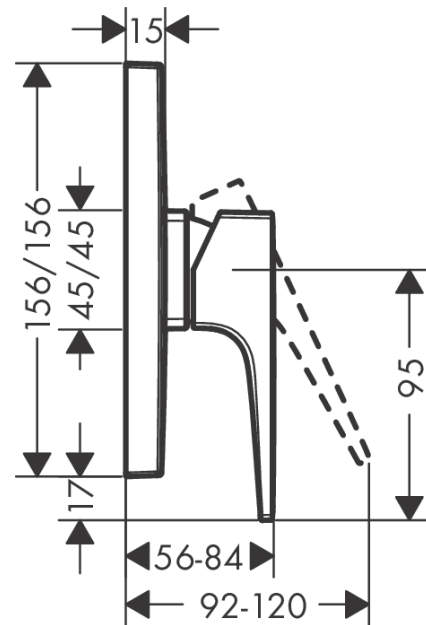

Metropol

Single lever shower mixer for concealed installation with lever handle

Surfaces: **Chrome** Article Number: **32565003**

Description

product features

- connection type: basic set
- flow rate at 3 bar: 32 l/min
- min. operating pressure: 1 bar
- max. operating pressure: 10 bar
- scope of supply: escutcheon, handle, sleeve, mixing unit

Product image

Scale drawing

Flowchart