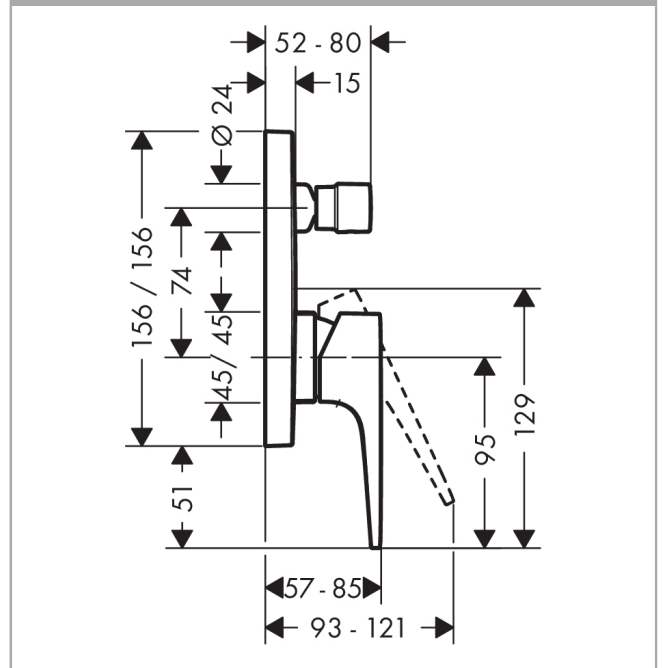

Metropol

Single lever bath mixer for concealed installation with lever handle

Surfaces: **Chrome** Article Number: **32545003**

Description

product features

- min. operating pressure: 1 bar
- max. operating pressure: 10 bar
- scope of supply: handle, sleeve, escutcheon, diverter, mixing unit

Product image

Scale drawing

Flowchart