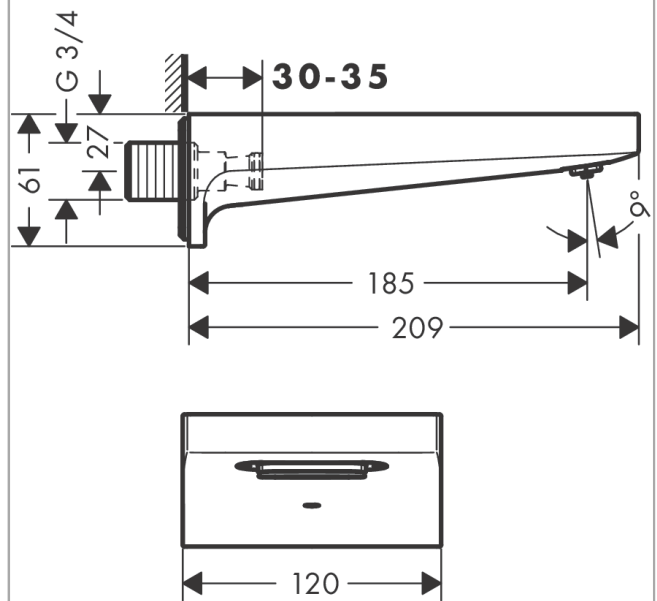

Metropol Bath spout

Surfaces: **Chrome** Article Number: **32543000**

Description

product features

- projection 185 mm
- wall-mounted
- flow rate: 21 l/min
- spray type: wide flood jet
- scope of supply: bath spout, mounting material, assembly instruction

Technology

Product image

Scale drawing

Flowchart

The consumption was measured in combination with the appropriate fittings (thermostat/mixer/ in-wall valve) to reflect actual application in practice.