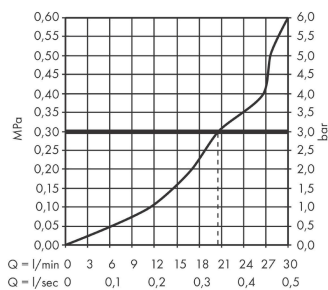

Metropol Bath spout

Surfaces: **Chrome** Article Number: **32543000**

Description

product features

- projection 185 mm
- wall-mounted
- flow rate: 21 l/min
- spray type: wide flood jet
- scope of supply: bath spout, mounting material, assembly instruction

Technology

Product image

Scale drawing

Flowchart

The consumption was measured in combination with the appropriate fittings (thermostat/mixer/ in-wall valve) to reflect actual application in practice.