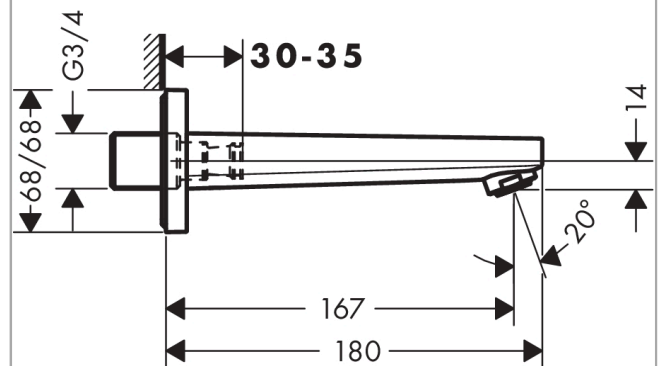

Metropol Bath spout

Surfaces: **Chrome** Article Number: **32542000**

Description

product features

- projection 167.5 mm
- wall-mounted
- flow rate: 21 l/min
- spray type: normal spray
- scope of supply: bath spout, escutcheon, assembly instruction

Technology

Product image

Scale drawing

Flowchart

The consumption was measured in combination with the appropriate fittings (thermostat/mixer/ in-wall valve) to reflect actual application in practice.