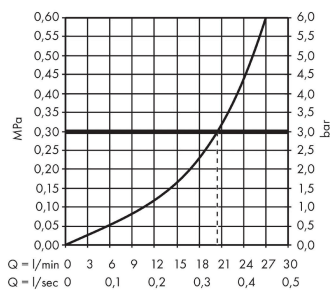

Metropol Bath spout

Surfaces: **Chrome** Article Number: **32542000**

Description

product features

- projection 167.5 mm
- wall-mounted
- flow rate: 21 l/min
- spray type: normal spray
- scope of supply: bath spout, escutcheon, assembly instruction

Technology

Product image

Scale drawing

Flowchart

The consumption was measured in combination with the appropriate fittings (thermostat/mixer/ in-wall valve) to reflect actual application in practice.