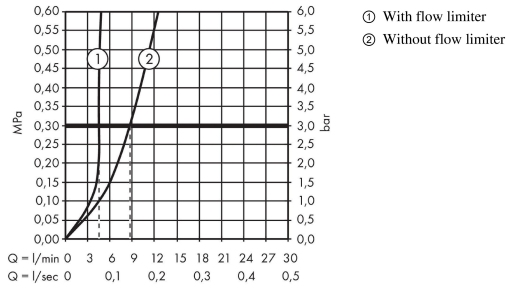

Metropol

Single lever basin mixer for concealed installation wall-mounted with lever handle and spout
22.5 cm

Surfaces: **Chrome** Article Number: **32526000**

Description

product features

- consists of: single lever basin mixer for concealed installation wall-mounted, waste set
- projection 225 mm
- spray type: normal spray
- flow rate at 3 bar: 5 l/min
- ceramic cartridge
- temperature limitation adjustable
- suitable for continuous flow water heaters
- non-closing waste set
- material waste set: metal
- connection type: basic set
- connection dimension: DN15
- handle can be positioned on the right or left, depends on the basic set installation

Technology

Product image

Scale drawing

Metropol
Single lever basin mixer for concealed installation wall-mounted with lever handle and spout
22.5 cm
 Surfaces: **Chrome** Article Number: **32526000**

Flowchart