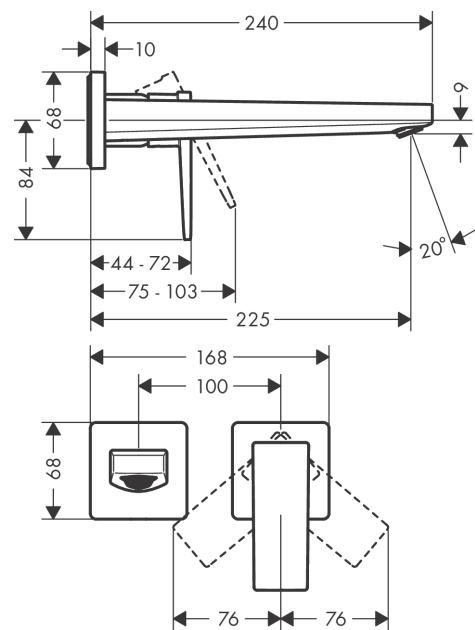

Metropol

Single lever basin mixer for concealed installation wall-mounted with lever handle and spout
22.5 cm

Surfaces: **Chrome** Article Number: **32526000**

Description

product features

- consists of: single lever basin mixer for concealed installation wall-mounted, waste set
- projection 225 mm
- spray type: normal spray
- flow rate at 3 bar: 5 l/min
- ceramic cartridge
- temperature limitation adjustable
- suitable for continuous flow water heaters
- non-closing waste set
- material waste set: metal
- connection type: basic set
- connection dimension: DN15
- handle can be positioned on the right or left, depends on the basic set installation

Technology

Product image

Scale drawing

Metropol
Single lever basin mixer for concealed installation wall-mounted with lever handle and spout
22.5 cm
 Surfaces: **Chrome** Article Number: **32526000**

Flowchart

Metropol

Single lever basin mixer for concealed installation wall-mounted with lever handle and spout
22.5 cm

Surfaces: **Chrome** Article Number: **32526000**

Exploded Drawing

Year of production: >04/17

Metropol