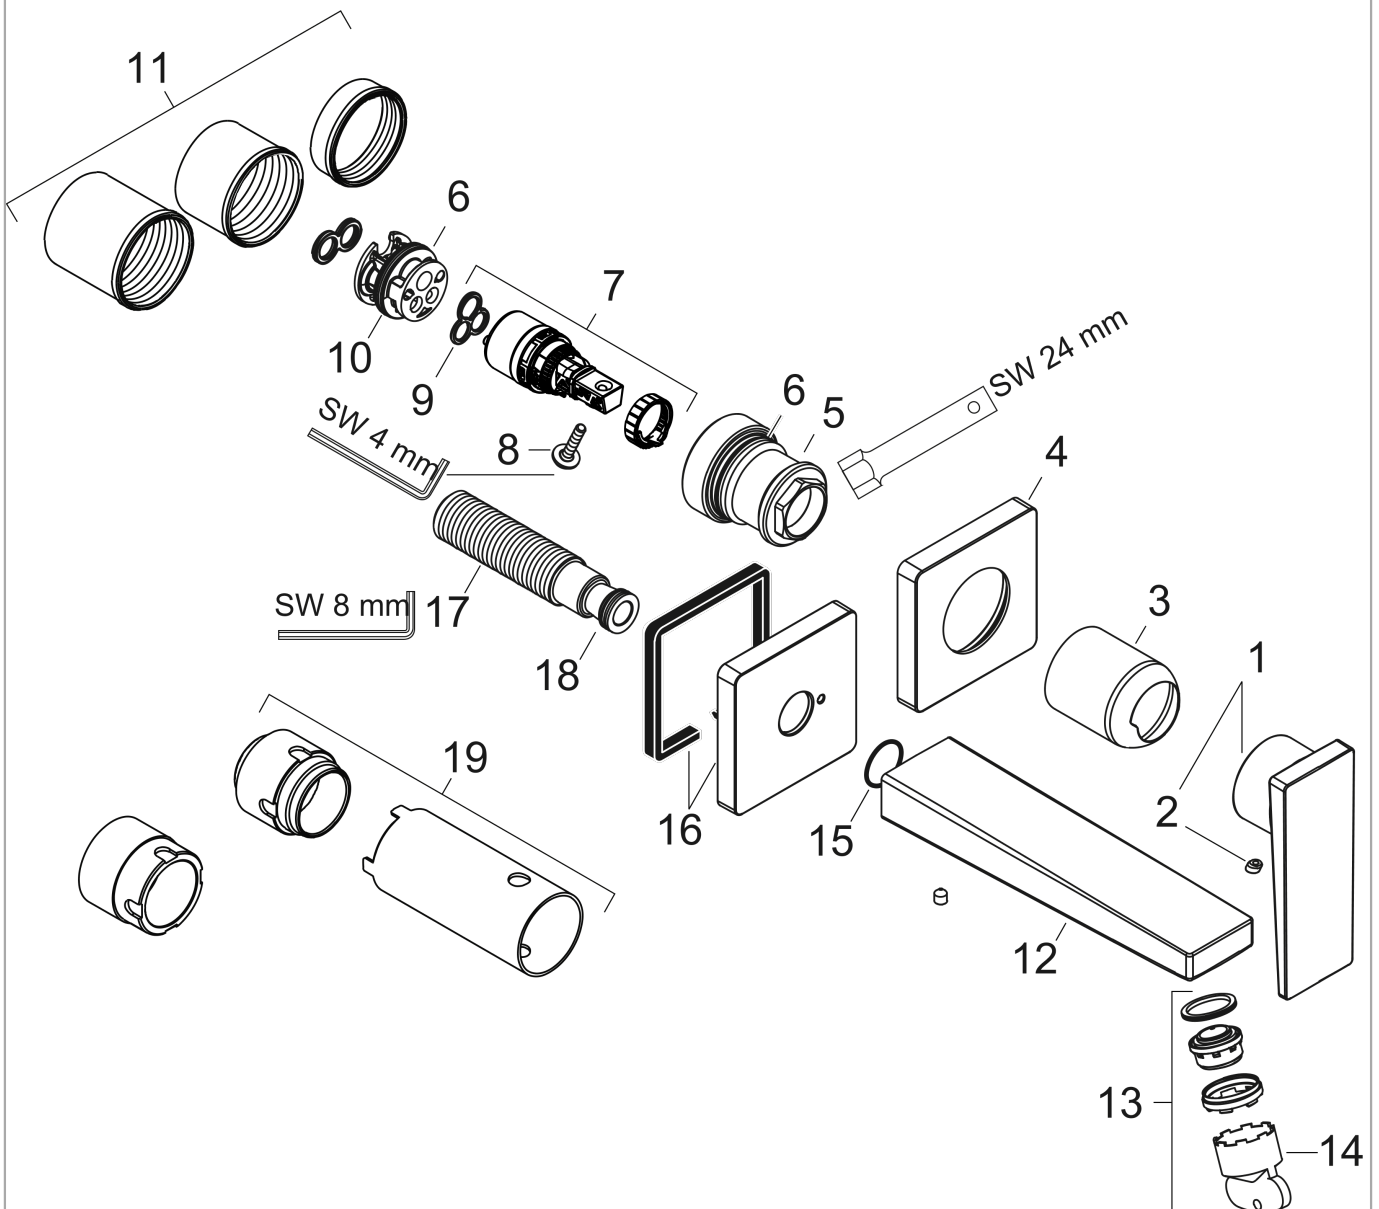

Metropol

Single lever basin mixer for concealed installation wall-mounted with lever handle and spout
22.5 cm

Surfaces: **Chrome** Article Number: **32526000**

Description

product features

- consists of: single lever basin mixer for concealed installation wall-mounted, waste set
- projection 225 mm
- spray type: normal spray
- flow rate at 3 bar: 5 l/min
- ceramic cartridge
- temperature limitation adjustable
- suitable for continuous flow water heaters
- non-closing waste set
- material waste set: metal
- connection type: basic set
- connection dimension: DN15
- handle can be positioned on the right or left, depends on the basic set installation

Metropol

Single lever basin mixer for concealed installation wall-mounted with lever handle and spout
22.5 cm

Surfaces: **Chrome** Article Number: **32526000**

Exploded Drawing

Year of production: >04/17

Metropol

Single lever basin mixer for concealed installation wall-mounted with lever handle and spout
22.5 cm

Surfaces: **Chrome** Article Number: **32526000**

Spare part list

Year of production: >04/17

Pos.	Description	Article Number	Price	PU
1	handle	93163000	-	1
2	screw cover	96338000	-	1
3	sleeve	93053000	-	1
4	escutcheon for handle	93161000	-	1
5	nut	93141000	-	1
6	O-ring 26x2	98147000	-	1
7	cartridge, assy	97685000	-	1
8	locking screw for handle	95140000	-	1
9	seal	98865000	-	1
10	adapter for cartridge	95634000	-	1
11	fixing set	97971000	-	1
12	spout 225 mm	93166000	-	1
13	aerator M24x1 (5 l/min)	92996000	-	1
14	service tool	95661000	-	1
15	O-ring 18x1,5	98231000	-	1
16	escutcheon for spout	93162000	-	1
17	connecting thread G½	95626000	-	1
18	O-ring 13x2	98128000	-	1
19	extension set 25 mm for 13622180	31971000	-	1
a	base body	13622180	-	1
b	waste	50001000	-	1
c	adapter for exchanged connections	93819000	-	1