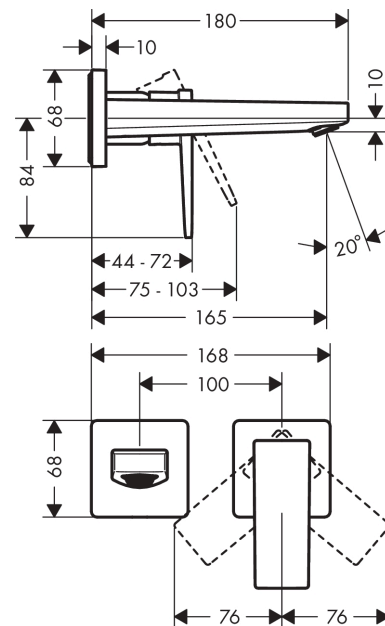

## Metropol

Single lever basin mixer for concealed installation wall-mounted with lever handle and spout  
16.5 cm

Surfaces: **Chrome** Article Number: **32525000**

#### product features

- consists of: single lever basin mixer for concealed installation wall-mounted, waste set
- handle variant: lever handle
- projection 165 mm
- spray type: normal spray
- suitable for continuous flow water heaters
- non-closing waste set
- material waste set: metal
- connection dimension: DN15
- handle can be positioned on the right or left, depends on the basic set installation
- noise class: I
- not included: basic set

### Scale drawing