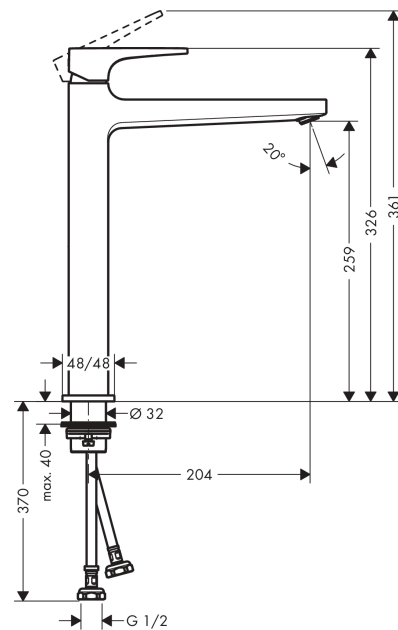

### Single lever basin mixer 260 with lever handle for washbowls without waste set

Surfaces: **Chrome** Article Number: **32513003**

##### product features

- ComfortZone 260
- handle variant: lever handle
- projection 204 mm
- spray type: normal spray
- dezincification brass
- suitable for continuous flow water heaters
- connection dimension: DN15
- not included: waste set

#### Scale drawing