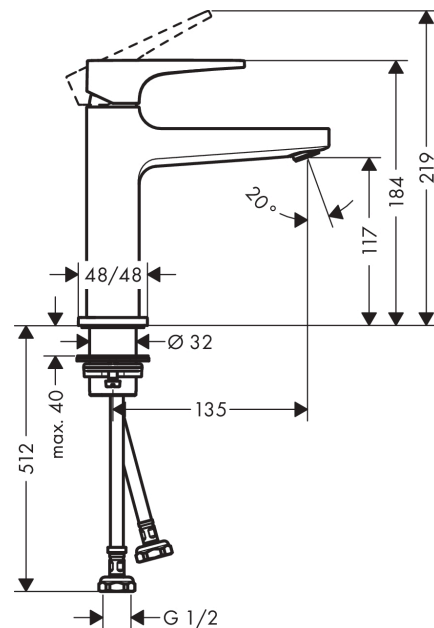

**Metropol**  
**Single lever basin mixer 110 with lever handle without waste set**  
 Surfaces: **Chrome** Article Number: **32507003**

### Description

**product features**

- ComfortZone 110
- handle variant: lever handle
- projection 135 mm
- spray type: normal spray
- dezincification brass
- suitable for continuous flow water heaters
- connection dimension: DN15
- not included: waste set

### Scale drawing