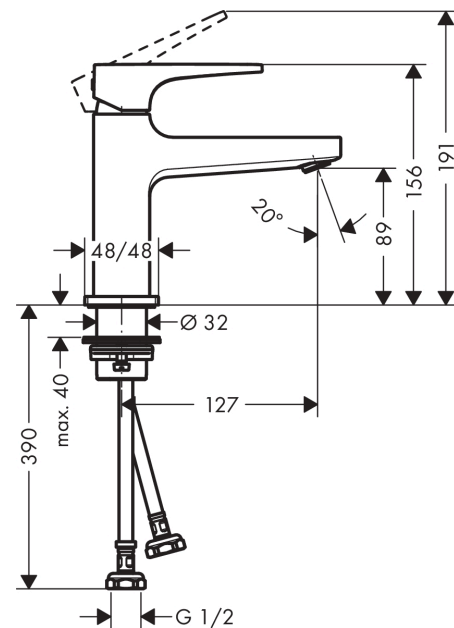

##### product features

- ComfortZone 100
- handle variant: lever handle
- projection 127 mm
- spray type: normal spray
- dezincification brass
- suitable for continuous flow water heaters
- connection dimension: DN15
- not included: waste set

#### Scale drawing