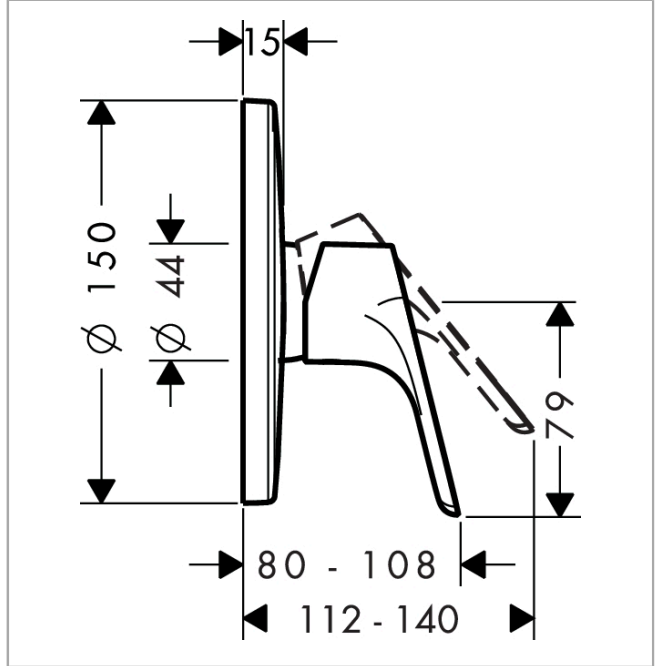

Decor
Single lever shower mixer for concealed installation
 Surfaces: **Chrome** Article Number: **31965223**

Description

product features

- connection type: basic set
- maximum flow rate at 3 bar: 22 l/min

Product image

Scale drawing

Flowchart