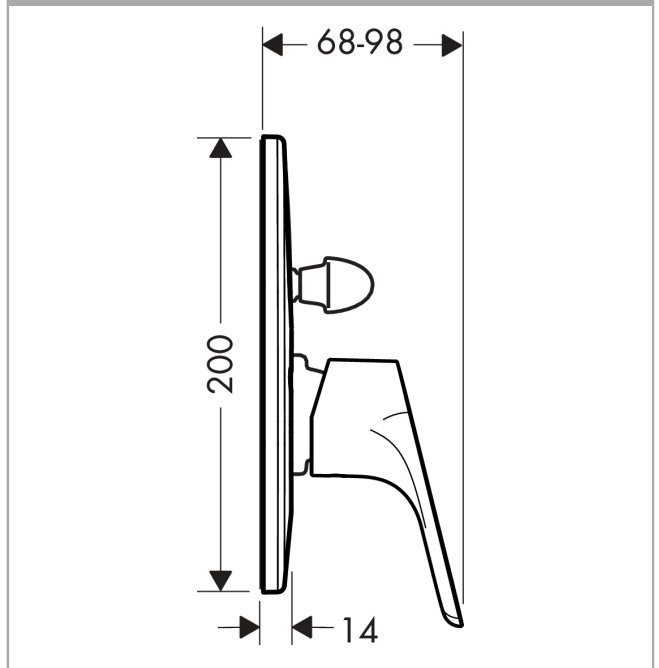

Decor
Single lever bath mixer for concealed installation
 Surfaces: **Chrome** Article Number: **31947223**

Description

product features

- min. operating pressure: 1 bar
- max. operating pressure: 10 bar
- scope of supply: handle, sleeve, escutcheon, diverter

Product image

Scale drawing

Flowchart

- ① Tub outlet
- ② Shower outlet with 1B-resistance