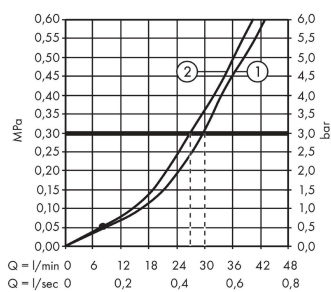

Decor
Single lever bath mixer for concealed installation
 Surfaces: **Chrome** Article Number: **31947223**

Description

product features

- min. operating pressure: 1 bar
- max. operating pressure: 10 bar
- scope of supply: handle, sleeve, escutcheon, diverter

Product image

Scale drawing

Flowchart

- ① Tub outlet
- ② Shower outlet with 1B-resistance