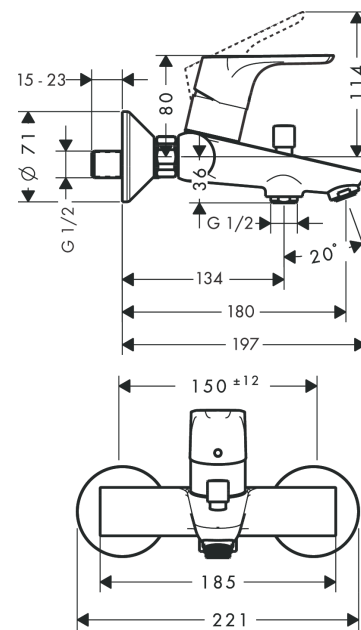

Decor

Single lever bath mixer for exposed installation

Surfaces: **Chrome** Article Number: **31940223**

Description

product features

- projection 172 - 179.5 mm
- spray type mixer: normal spray
- maximum flow rate at 3 bar: 22 l/min
- min. operating pressure: 1 bar
- max. operating pressure: 10 bar
- suitable for continuous flow water heaters

Technology

Product image

Scale drawing

Flowchart