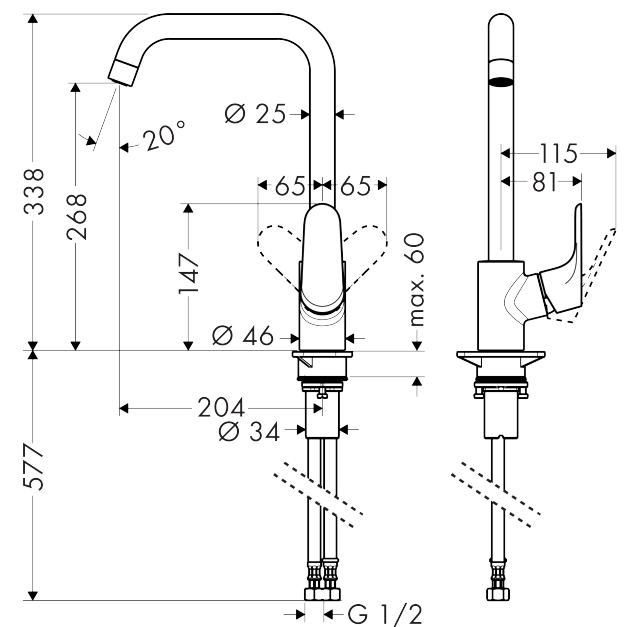

## Decor

**Single lever kitchen mixer 260, 7 l/min, 1jet**

Surfaces: **Matt Black** Article Number: **31820673**

#### product features

- handle can be positioned on the right or left
- ComfortZone 260
- swivel range adjustable in 3 steps 110°, 150° or 360°
- normal spray
- maximum flow rate at 3 bar: 7 l/min
- suitable for continuous flow water heaters

### Scale drawing