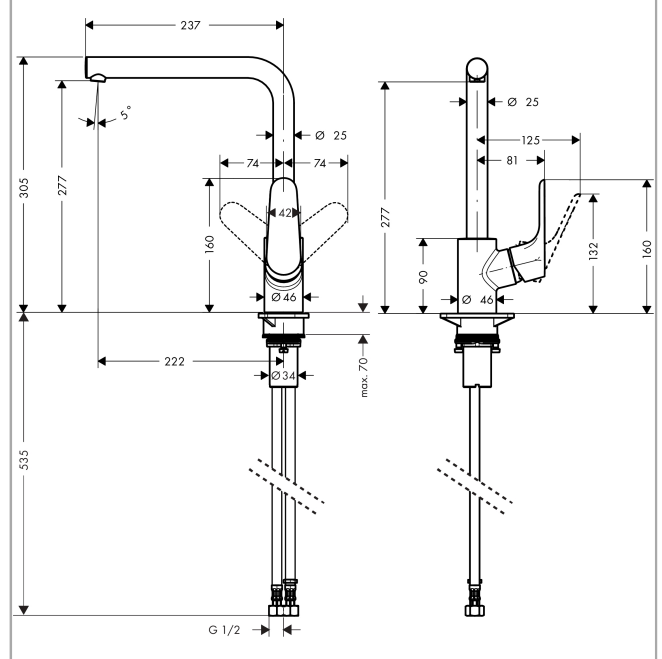

##### product features

- handle can be positioned on the right or left
- I-spout
- swivel range adjustable in 3 steps 110°, 150° or 360°
- laminar spray
- maximum flow rate at 3 bar: 7 l/min
- suitable for continuous flow water heaters

#### Scale drawing