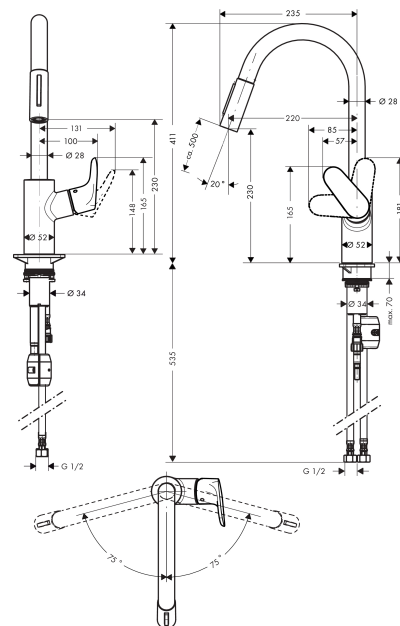

Decor

Single lever kitchen mixer 240, 7 l/min, pull-out spray, 2jet

Surfaces: **Matt Black** Article Number: **31815673**

Description

product features

- swivel range 150°
- laminar spray, shower spray
- lockable shower spray, spray returns through pressing spray diverter
- MagFit magnetic shower support
- quick connect hose
- maximum flow rate at 3 bar: 7 l/min
- suitable for continuous flow water heaters

Technology

Product image

Scale drawing

Flowchart