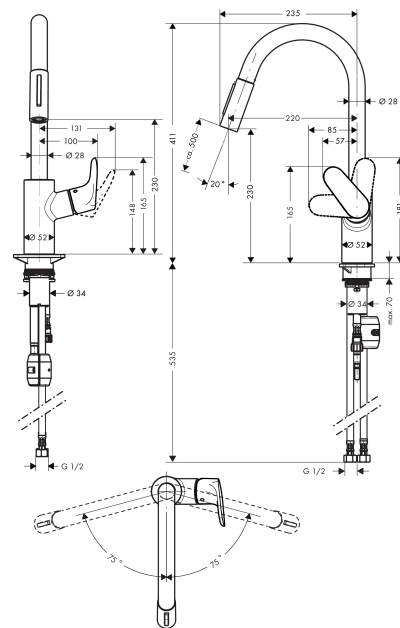

Decor

Single lever kitchen mixer 240, 7 l/min, pull-out spray, 2jet

Surfaces: **Brushed Black Chrome** Article Number: **31815343**

Description

product features

- swivel range 150°
- laminar spray, shower spray
- lockable shower spray, spray returns through pressing spray diverter
- MagFit magnetic shower support
- quick connect hose
- maximum flow rate at 3 bar: 7 l/min
- suitable for continuous flow water heaters

Technology

Product image

Scale drawing

Flowchart