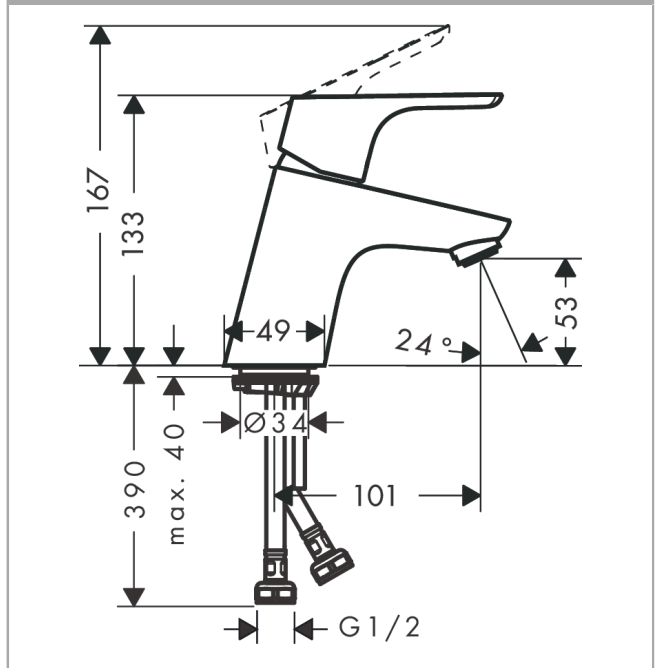

**Decor**

**Single lever basin mixer 70 without waste set**

Surfaces: **Brushed Black Chrome** Article Number: **31733343**

**Description**

**product features**

- ComfortZone 70
- handle variant: lever handle
- spray type: normal spray
- dezincification brass
- maximum flow rate at 3 bar: 5 l/min
- suitable for continuous flow water heaters
- connection dimension: DN15
- not included: waste set

**Technology**

**Product image**

**Scale drawing**

**Flowchart**