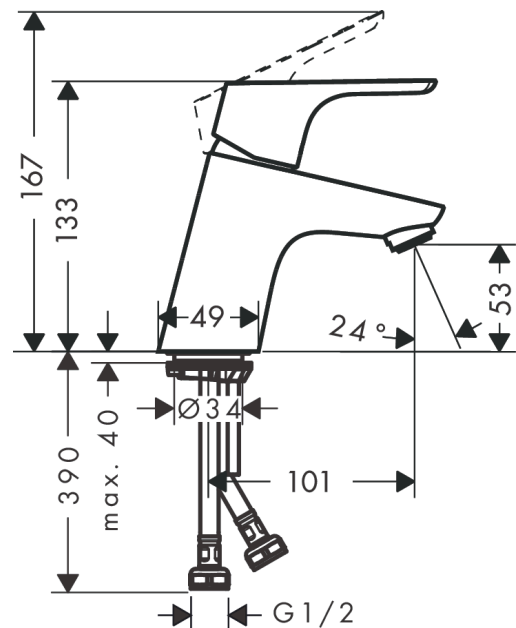

Decor

Single lever basin mixer 70 without waste set

Surfaces: **Chrome** Article Number: **31733223**

Description

product features

- ComfortZone 70
- handle variant: lever handle
- spray type: normal spray
- dezincification brass
- maximum flow rate at 3 bar: 5 l/min
- suitable for continuous flow water heaters
- connection dimension: DN15
- not included: waste set

Technology

Product image

Scale drawing

Flowchart