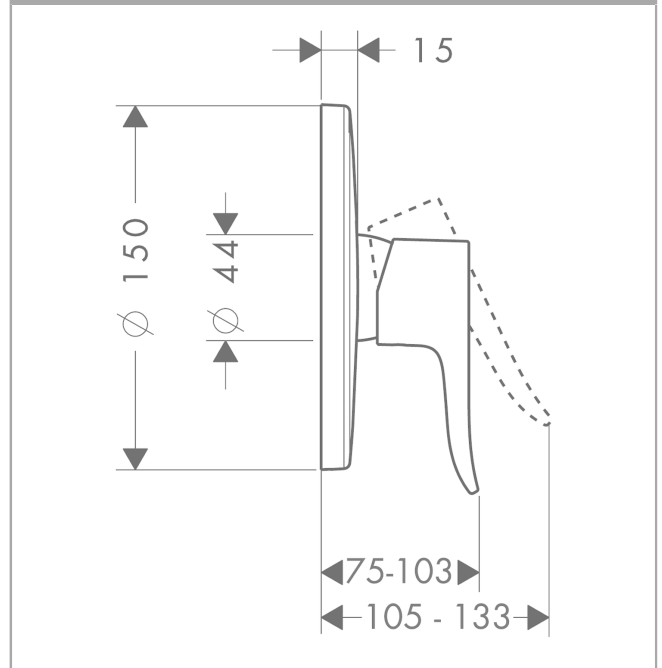

Metris
Single lever shower mixer for concealed installation
 Surfaces: **Chrome** Article Number: **31685003**

Description

product features

- scope of supply: finish set with installation unit included

Product image

Scale drawing

Flowchart