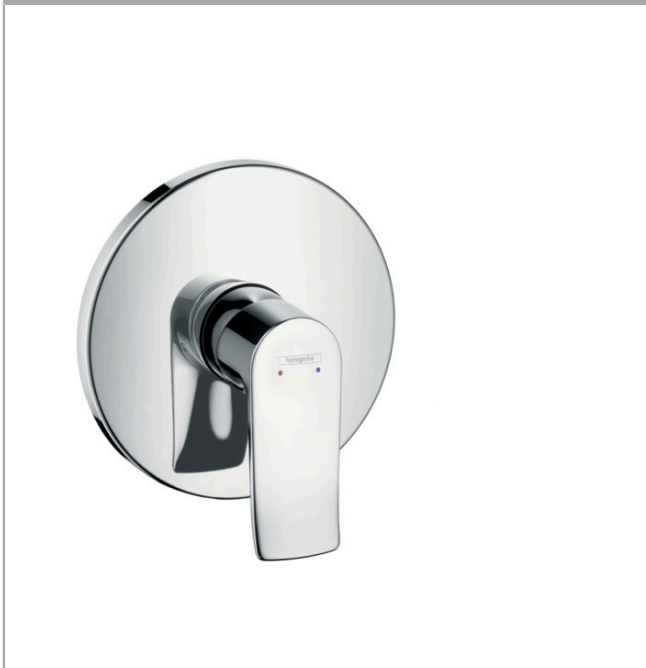

Metris
Single lever shower mixer for concealed installation
 Surfaces: **Chrome** Article Number: **31685003**

Description

product features

- scope of supply: finish set with installation unit included

Product image