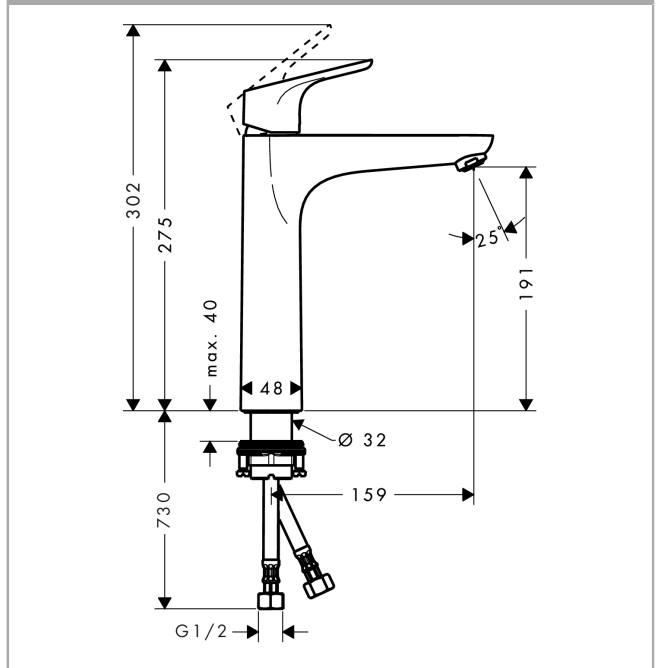

Decor

Single lever basin mixer 190 without waste set

Surfaces: **Chrome** Article Number: **31518223**

Description

product features

- ComfortZone 190
- handle variant: lever handle
- spray type: normal spray
- dezincification brass
- maximum flow rate at 3 bar: 5 l/min
- suitable for continuous flow water heaters
- connection dimension: DN15
- not included: waste set

Technology

Product image

Scale drawing

Flowchart