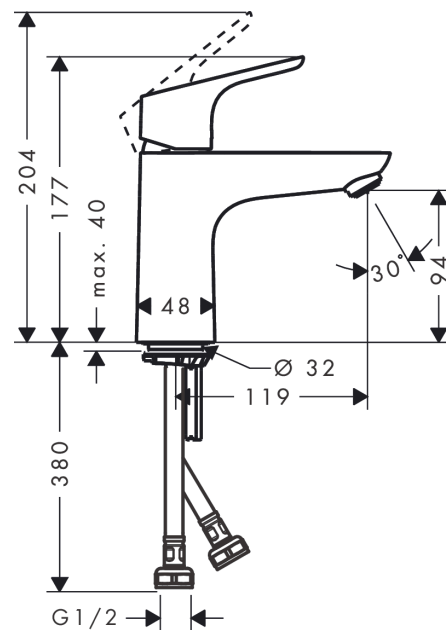

Decor

Single lever basin mixer 100 without waste set

Surfaces: **Chrome** Article Number: **31517223**

Description

product features

- ComfortZone 100
- handle variant: lever handle
- dezincification brass
- maximum flow rate at 3 bar: 5 l/min
- suitable for continuous flow water heaters
- connection dimension: DN15
- not included: waste set

Technology

Product image

Scale drawing

Flowchart