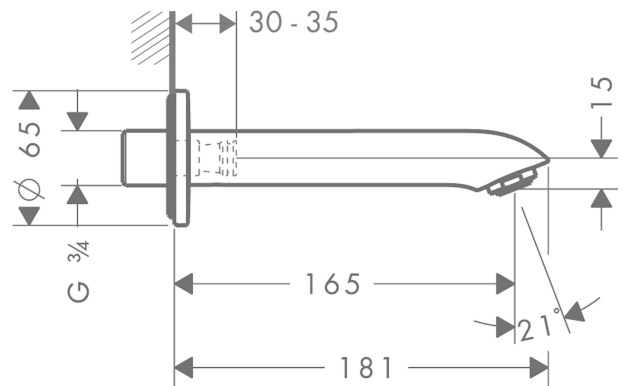

Metris

Bath spout

Surfaces: **Chrome** Article Number: **31494000**

Description

product features

- projection 165 mm
- wall-mounted
- flow rate: 20 l/min
- spray type: normal spray
- scope of supply: bath spout, escutcheon, assembly instruction

Technology

Product image

Scale drawing

Flowchart

The consumption was measured in combination with the appropriate fittings (thermostat/mixer/ in-wall valve) to reflect actual application in practice.