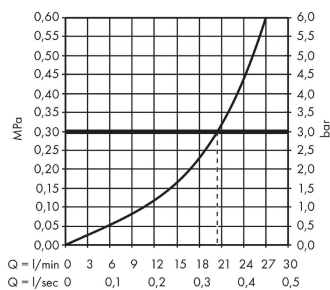

Metris

Bath spout

Surfaces: **Chrome** Article Number: **31494000**

Description

product features

- projection 165 mm
- wall-mounted
- flow rate: 20 l/min
- spray type: normal spray
- scope of supply: bath spout, escutcheon, assembly instruction

Technology

Product image

Scale drawing

Flowchart

The consumption was measured in combination with the appropriate fittings (thermostat/mixer/ in-wall valve) to reflect actual application in practice.