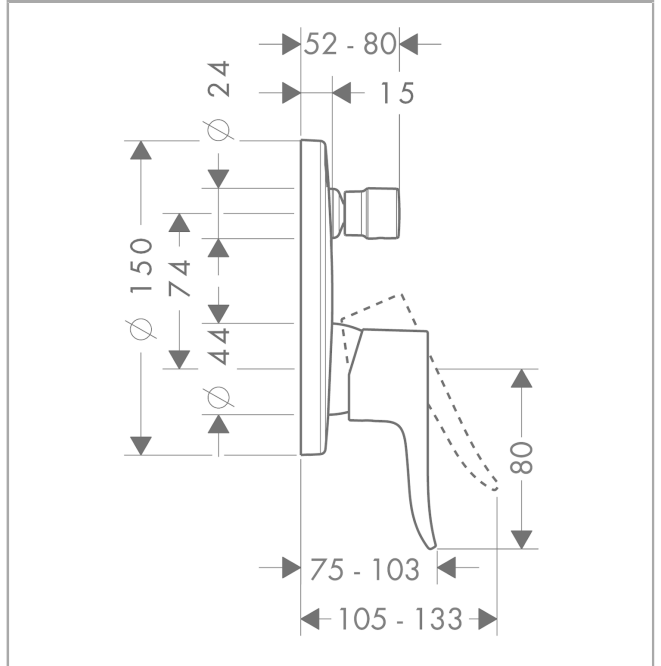

Metris
Single lever bath mixer for concealed installation
 Surfaces: **Chrome** Article Number: **31493003**

Description

Product image

Scale drawing

Flowchart