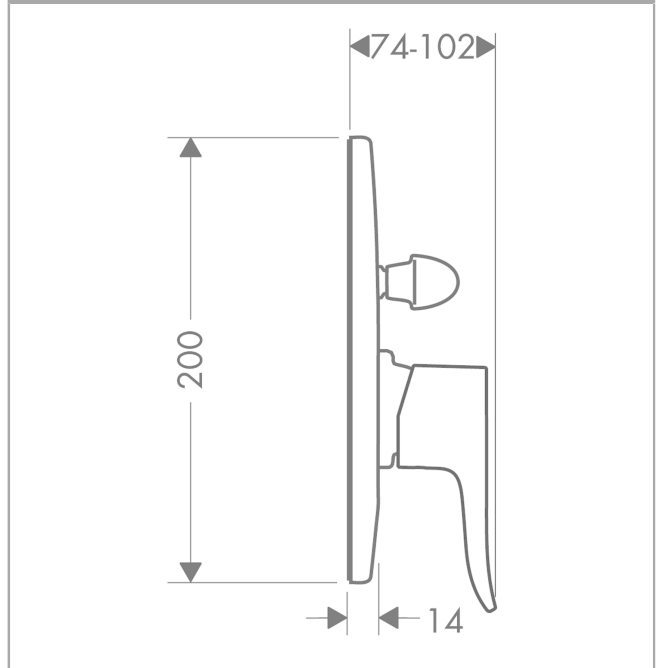

Metris
Single lever bath mixer for concealed installation
 Surfaces: **Chrome** Article Number: **31484000**

Description

product features

- min. operating pressure: 1 bar
- max. operating pressure: 10 bar
- scope of supply: Single lever bath mixer, mounting material, assembly instruction
- not included: basic set

Product image

Scale drawing

Flowchart