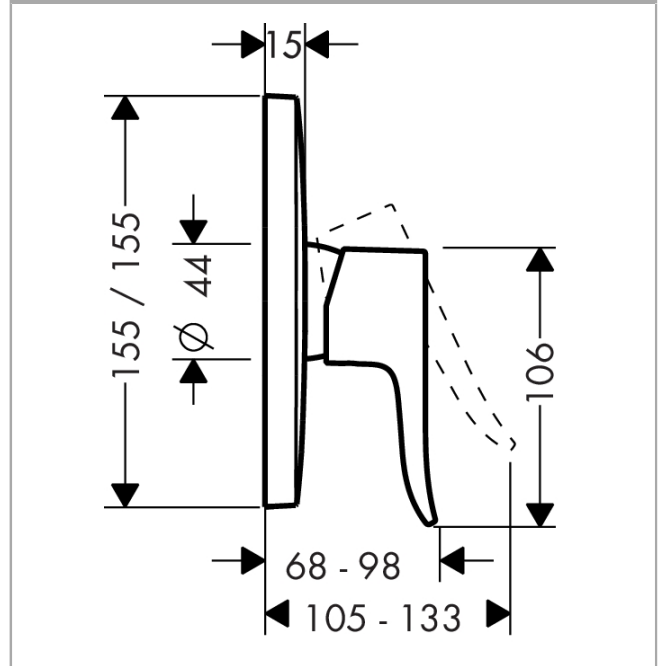

**Metris**  
**Single lever shower mixer for concealed installation**  
 Surfaces: **Chrome** Article Number: **31456003**

**Description**

**product features**

- connection type: basic set
- min. operating pressure: 1 bar
- max. operating pressure: 10 bar
- scope of supply: escutcheon, handle, sleeve, mixing unit

**Product image**

**Scale drawing**

**Flowchart**