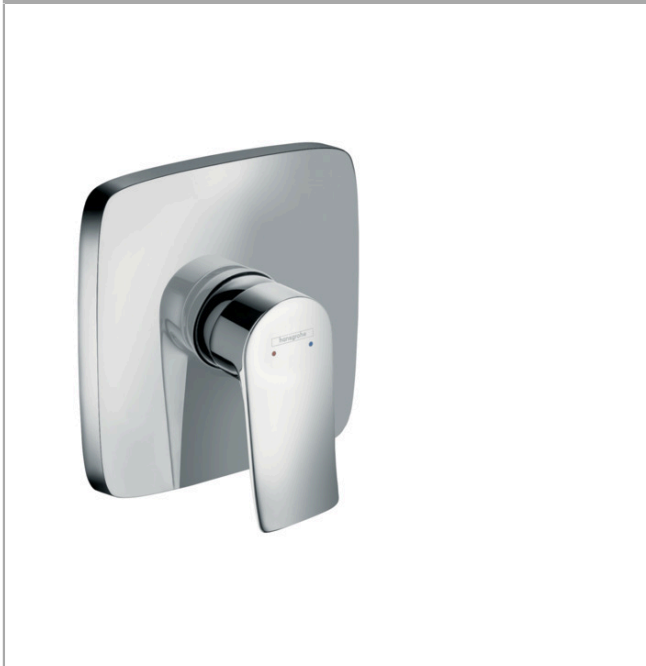

**Metris**  
**Single lever shower mixer for concealed installation**  
 Surfaces: **Chrome** Article Number: **31456003**

**Description**

**product features**

- connection type: basic set
- min. operating pressure: 1 bar
- max. operating pressure: 10 bar
- scope of supply: escutcheon, handle, sleeve, mixing unit

**Product image**

**Scale drawing**

**Flowchart**