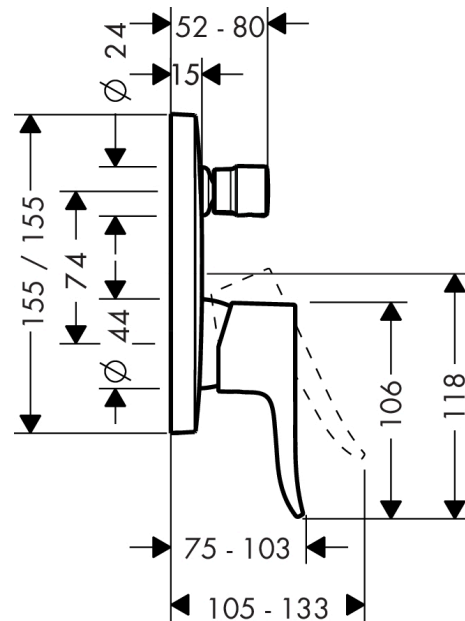

Metris
Single lever bath mixer for concealed installation
 Surfaces: **Chrome** Article Number: **31454003**

Description

product features

- min. operating pressure: 1 bar
- max. operating pressure: 10 bar
- scope of supply: handle, sleeve, escutcheon, diverter, mixing unit

Product image

Scale drawing

Flowchart

- ① Shower outlet
- ② Tub outlet