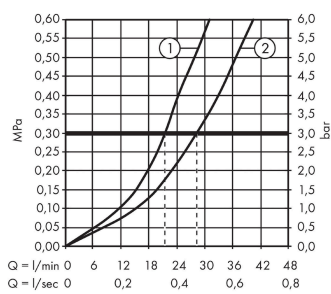

Metris
Single lever bath mixer for concealed installation
 Surfaces: **Chrome** Article Number: **31454003**

Description

product features

- min. operating pressure: 1 bar
- max. operating pressure: 10 bar
- scope of supply: handle, sleeve, escutcheon, diverter, mixing unit

Product image

Scale drawing

Flowchart

- ① Shower outlet
- ② Tub outlet