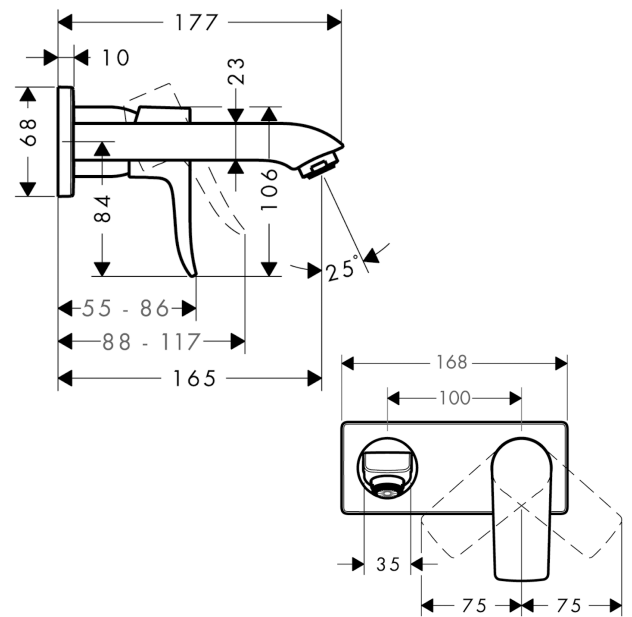

Metris

Single lever basin mixer for concealed installation wall-mounted with spout 16.5 cm

Surfaces: **Chrome** Article Number: **31085000**

Description

product features

- consists of: single lever basin mixer for concealed installation wall-mounted, waste set
- handle variant: lever handle
- projection 165 mm
- spray type: normal spray
- non-closing waste set
- material waste set: metal
- connection dimension: DN15
- handle can be positioned on the right or left, depends on the basic set installation
- noise class: I
- not included: basic set

Technology

Product image

Scale drawing

Flowchart

Metris

Single lever basin mixer for concealed installation wall-mounted with spout 16.5 cm

Surfaces: **Chrome** Article Number: **31085000**

Installation examples