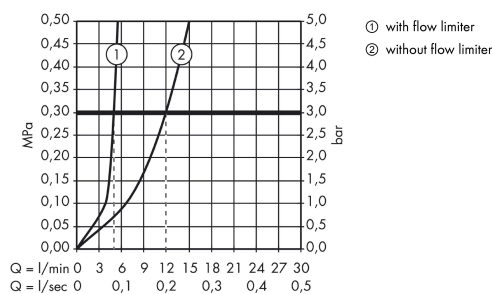

Technology

Product image

Scale drawing

Flowchart

Metris

Single lever basin mixer for concealed installation wall-mounted with spout 16.5 cm

Surfaces: **Chrome** Article Number: **31085000**

Installation examples