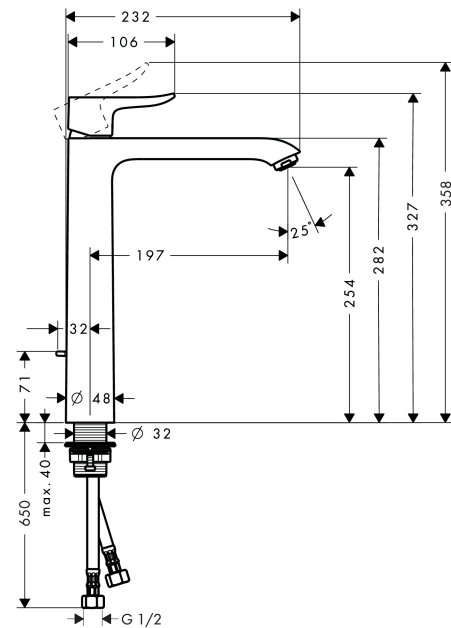

Metris

Single lever basin mixer 260 for washbowls without waste set

Surfaces: **Chrome** Article Number: **31082003**

Description

product features

- ComfortZone 260
- handle variant: lever handle
- dezincification brass
- connection dimension: DN15
- not included: waste set

Technology

Product image

Scale drawing

Flowchart