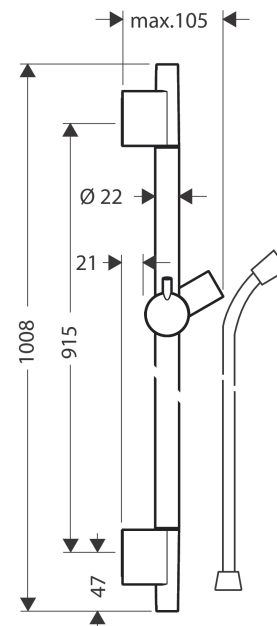

Unica**Shower bar S Puro 90 cm with shower hose**Surfaces: **Matt Black** Article Number: **28631670****Description****product features**

- consists of: shower bar, shower hose, hand shower holder
- profile stand pipe: round
- shower bar diameter: 22 mm
- metal hand shower holder
- hand shower holder with locking mechanism
- hand shower holder steplessly adjustable
- inclination angle adjustable via raster

Product image**Scale drawing**

Unica
 Shower bar S Puro 90 cm with shower hose
 Surfaces: **Matt Black** Article Number: **28631670**

Installation examples

Unica
 Shower bar S Puro 90 cm with shower hose
 Surfaces: **Matt Black** Article Number: **28631670**

Exploded Drawing

Year of production: >08/19

Unica

Shower bar S Puro 90 cm with shower hose

Surfaces: **Matt Black** Article Number: **28631670**

Spare part list

Year of production: >08/19

Pos.	Description	Article Number	Price	PU
1	cover	97709670	-	1
2	support, assy	97651670	-	1
3	tile-matching-disk	97450000	-	1
4	wall support	96275000	-	1
5	mounting set	96179000	-	1
6	shower hose Isiflex'B 1,60 m	28276670	-	1