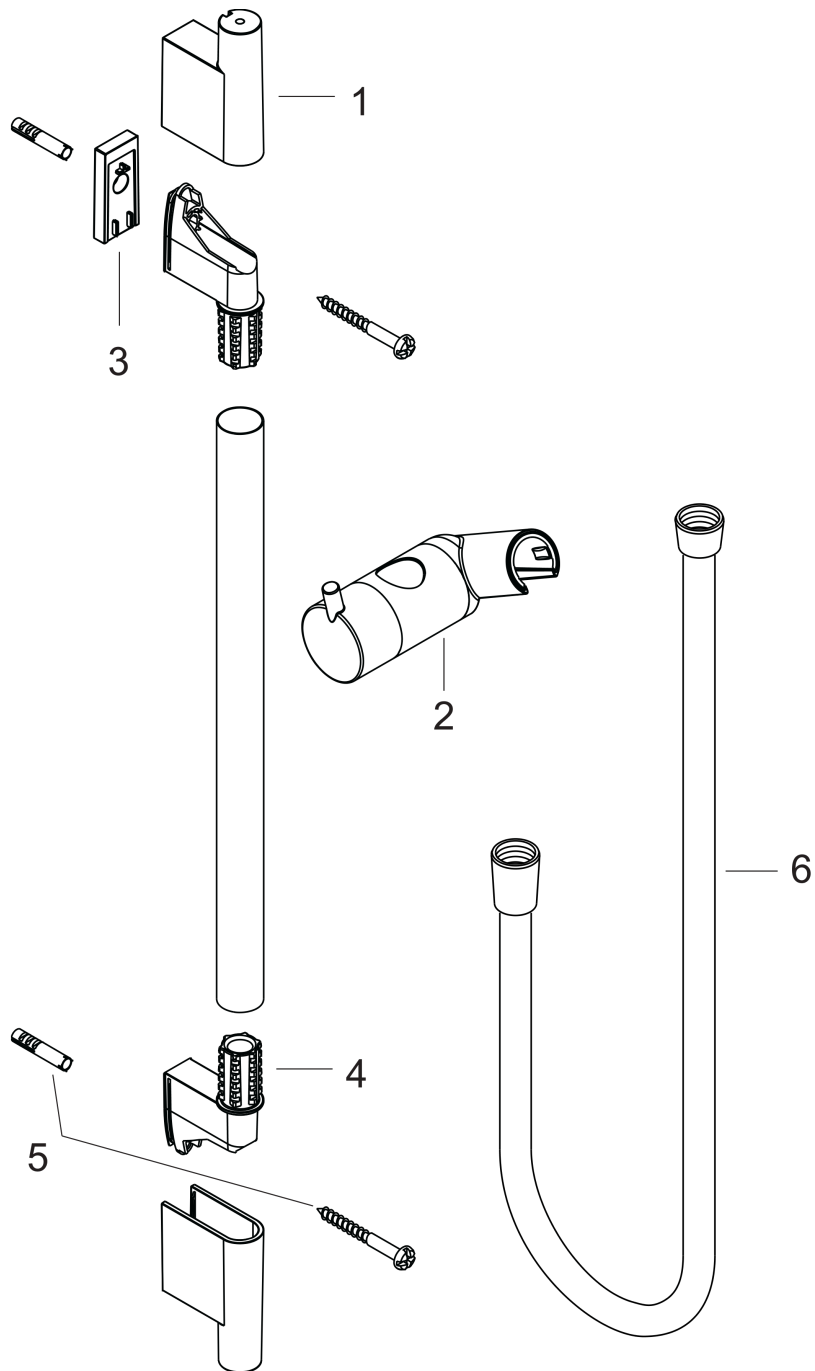

Unica**Shower bar S Puro 90 cm with shower hose**Surfaces: **Matt Black** Article Number: **28631670****Description****product features**

- consists of: shower bar, shower hose, hand shower holder
- profile stand pipe: round
- shower bar diameter: 22 mm
- metal hand shower holder
- hand shower holder with locking mechanism
- hand shower holder steplessly adjustable
- inclination angle adjustable via raster

Product image**Scale drawing**

Unica
 Shower bar S Puro 90 cm with shower hose
 Surfaces: **Matt Black** Article Number: **28631670**

Installation examples

Unica
 Shower bar S Puro 90 cm with shower hose
 Surfaces: **Matt Black** Article Number: **28631670**

Exploded Drawing

Year of production: >08/19

Unica

Shower bar S Puro 90 cm with shower hose

Surfaces: **Matt Black** Article Number: **28631670**

Spare part list

Year of production: >08/19

Pos.	Description	Article Number	Price	PU
1	cover	97709670	-	1
2	support, assy	97651670	-	1
3	tile-matching-disk	97450000	-	1
4	wall support	96275000	-	1
5	mounting set	96179000	-	1
6	shower hose Isiflex'B 1,60 m	28276670	-	1