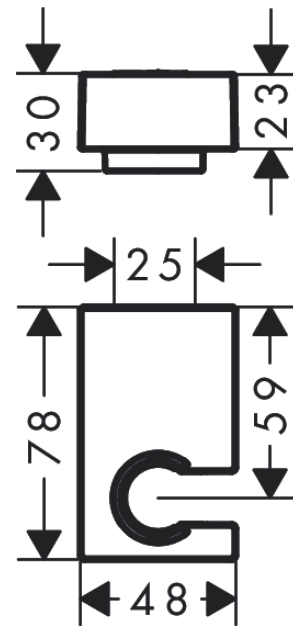

**Shower holder Porter E**

Surfaces: **Matt Black** Article Number: **28387670**

**Description**

**product features**

- fixed holding position
- for hoses with conical nut
- metal

**Design awards**

**Product image**

**Scale drawing**

**Shower holder Porter E**

Surfaces: **Matt Black** Article Number: **28387670**

**Exploded Drawing**

Year of production: >08/19

**Shower holder Porter E**

Surfaces: **Matt Black** Article Number: **28387670**

**Spare part list**

Year of production: >08/19

<b>Pos.</b>	<b>Description</b>	<b>Article Number</b>	<b>Price</b>	<b>PU</b>
1	mounting set	40915000	-	1