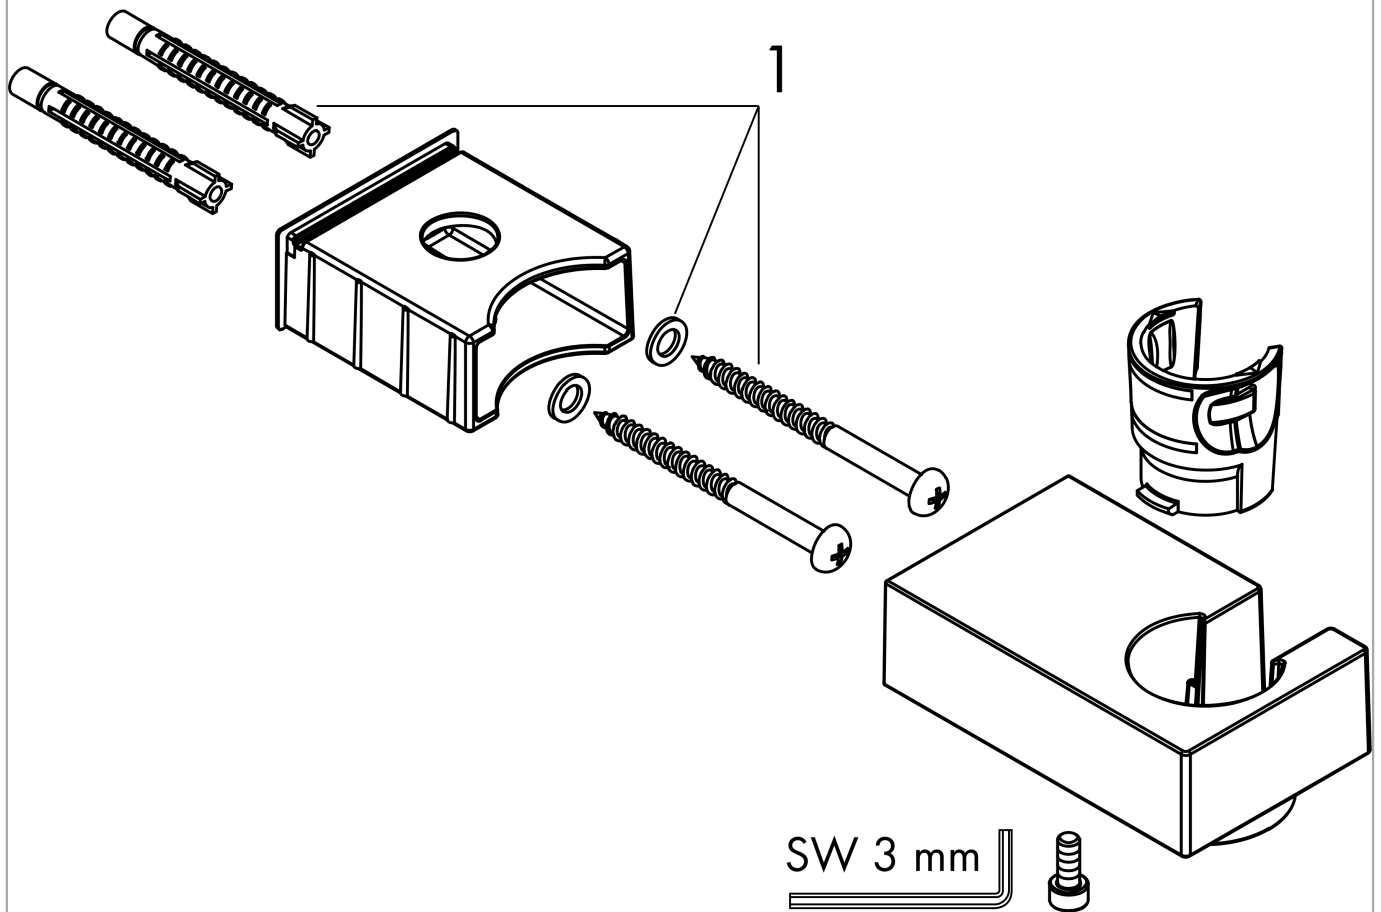

**Shower holder Porter E**

Surfaces: **Matt Black** Article Number: **28387670**

**Description**

**product features**

- fixed holding position
- for hoses with conical nut
- metal

**Design awards**

**Product image**

**Scale drawing**

**Shower holder Porter E**

Surfaces: **Matt Black** Article Number: **28387670**

**Exploded Drawing**

Year of production: >08/19

**Shower holder Porter E**

Surfaces: **Matt Black** Article Number: **28387670**