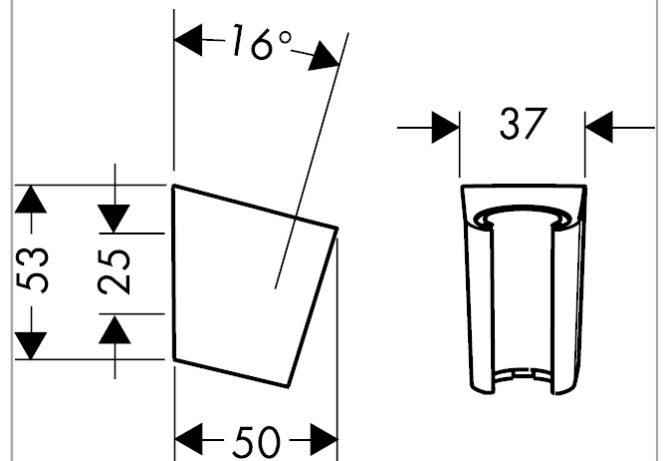

**Shower holder Porter S**Surfaces: **Brushed Black Chrome**Article Number: **28331340****Description****product features**

- fixed holding position
- for hoses with conical nut
- plastic

**Product image****Scale drawing**

**Shower holder Porter S**

Surfaces: **Brushed Black Chrome**

Article Number: **28331340**

**Exploded Drawing**

Year of production: >11/16

**Shower holder Porter S**

Surfaces: **Brushed Black Chrome**

Article Number: **28331340**