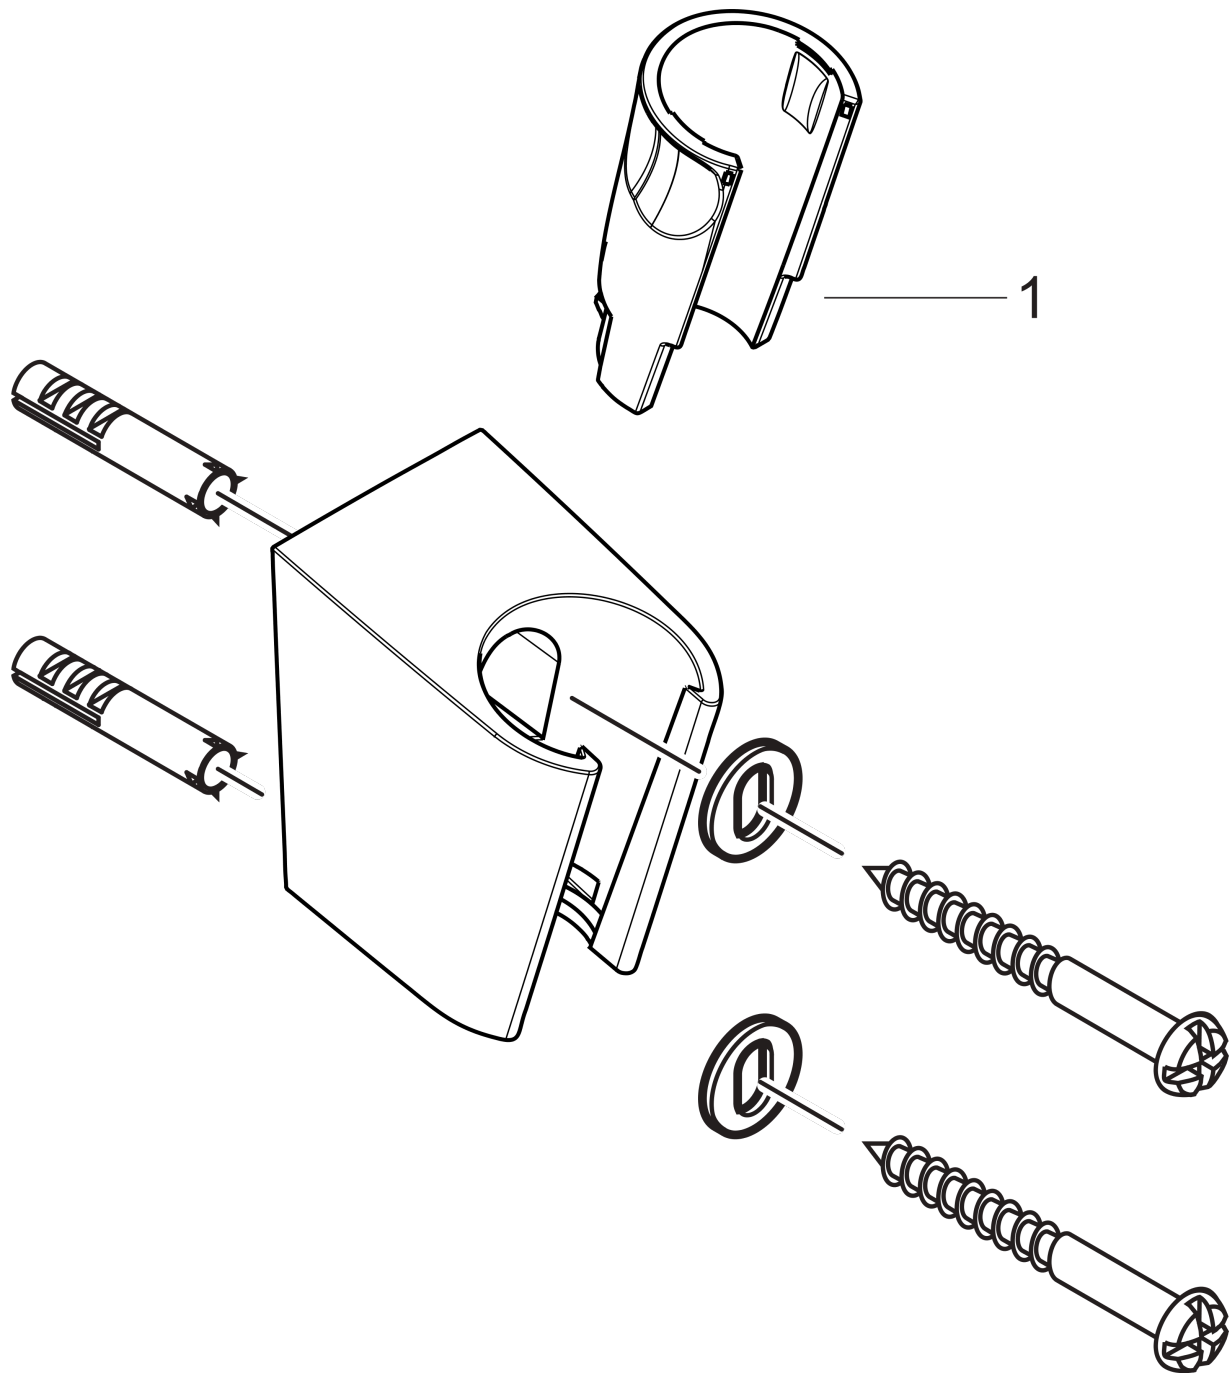

**Shower holder Porter S**Surfaces: **Brushed Black Chrome**Article Number: **28331340****Description****product features**

- fixed holding position
- for hoses with conical nut
- plastic

**Product image****Scale drawing**

**Shower holder Porter S**

Surfaces: **Brushed Black Chrome**

Article Number: **28331340**

**Exploded Drawing**

Year of production: >11/16

**Shower holder Porter S**

Surfaces: **Brushed Black Chrome**

Article Number: **28331340**