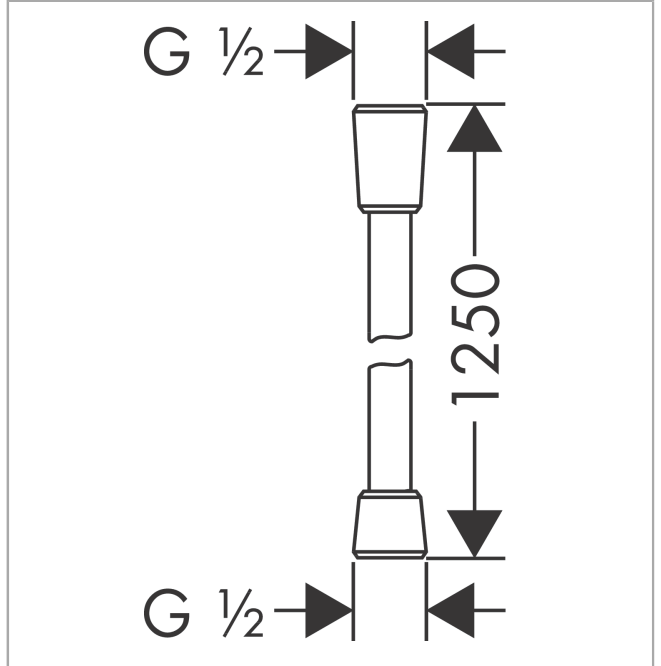

**Isiflex**

**Shower hose 125 cm**

Surfaces: **Brushed Black Chrome** Article Number: **28272340**

**Description**

**product features**

- high-quality shower hose with metal effect
- with plastic coating, easy to clean
- shower hose length: 1.25 m
- pivot connector prevent hose from tangling
- kink-protected

**Product image**

**Scale drawing**

**Isiflex**  
**Shower hose 125 cm**  
 Surfaces: **Brushed Black Chrome**    Article Number: **28272340**

**Exploded Drawing**

Year of production: >11/16

**Isiflex**

**Shower hose 125 cm**

Surfaces: **Brushed Black Chrome**

Article Number: **28272340**

**Spare part list**

Year of production: >11/16

Pos.	Description	Article Number	Price	PU
1	seal	98058000	-	1