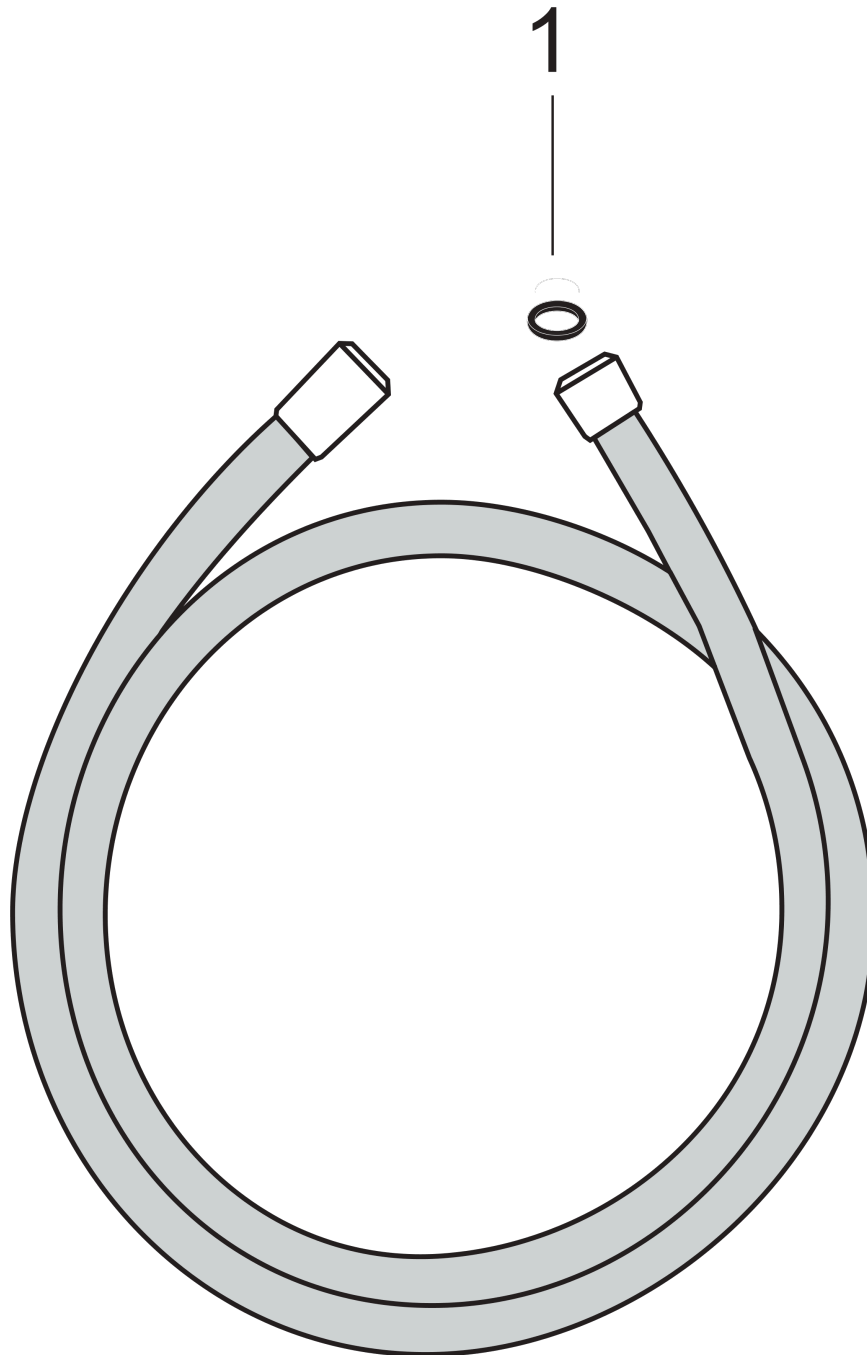

**Isiflex**

**Shower hose 125 cm**

Surfaces: **Brushed Black Chrome** Article Number: **28272340**

**Description**

**product features**

- high-quality shower hose with metal effect
- with plastic coating, easy to clean
- shower hose length: 1.25 m
- pivot connector prevent hose from tangling
- kink-protected

**Product image**

**Scale drawing**

**Isiflex**  
**Shower hose 125 cm**  
 Surfaces: **Brushed Black Chrome**    Article Number: **28272340**

**Exploded Drawing**

Year of production: >11/16

**Isiflex**

**Shower hose 125 cm**

Surfaces: **Brushed Black Chrome**

Article Number: **28272340**

**Spare part list**

Year of production: >11/16

Pos.	Description	Article Number	Price	PU
1	seal	98058000	-	1