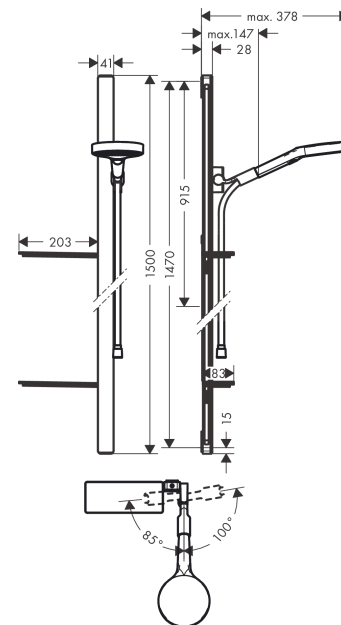

Rainfinity

Shower set 130 3jet with shower bar 150 cm and shelves

Surfaces: **Chrome** Article Number: **27673000**

Description

product features

- consists of: hand shower, shower bar, shower hose, hand shower holder, shelves
- shower head size: 130 mm
- spray type: PowderRain, Intense PowderRain, MonoRain
- shelf made of safety glass
- convenient diversion via Select button
- 90° position adjustable hand shower holder, pivots left and right, up and down
- maximum flow rate at 3 bar: 14 l/min
- Minimum flow pressure: 1 bar
- 41 mm diameter wall bar
- profile stand pipe: square
- wall supports of plastic
- wall mounting: screw fastening
- wall bar type: flat aluminium profile with safety glass finish
- finish: chrome
- scope of supply: shower set, filter seal, mounting material, assembly instruction

Technology

Product image

Scale drawing

Rainfinity

Shower set 130 3jet with shower bar 150 cm and shelves

Surfaces: **Chrome** Article Number: **27673000**

Flowchart

The consumption was measured in combination with the appropriate fittings (thermostat/mixer/in-wall valve) to reflect actual application in practice.