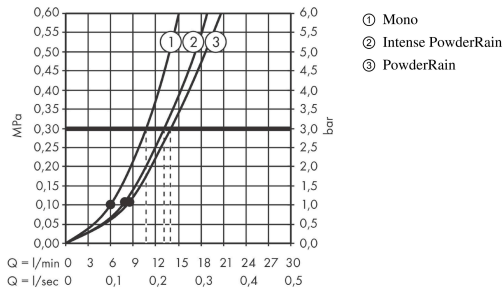

Rainfinity

Shower set 130 3jet with shower bar 150 cm and shelves

Surfaces: **Chrome** Article Number: **27673000**

Description

product features

- consists of: hand shower, shower bar, shower hose, hand shower holder, shelves
- shower head size: 130 mm
- spray type: PowderRain, Intense PowderRain, MonoRain
- shelf made of safety glass
- convenient diversion via Select button
- 90° position adjustable hand shower holder, pivots left and right, up and down
- maximum flow rate at 3 bar: 14 l/min
- Minimum flow pressure: 1 bar
- 41 mm diameter wall bar
- profile stand pipe: square
- wall supports of plastic
- wall mounting: screw fastening
- wall bar type: flat aluminium profile with safety glass finish
- finish: chrome
- scope of supply: shower set, filter seal, mounting material, assembly instruction

Technology

Product image

Scale drawing

Rainfinity

Shower set 130 3jet with shower bar 150 cm and shelves

Surfaces: **Chrome** Article Number: **27673000**

Flowchart

The consumption was measured in combination with the appropriate fittings (thermostat/mixer/in-wall valve) to reflect actual application in practice.