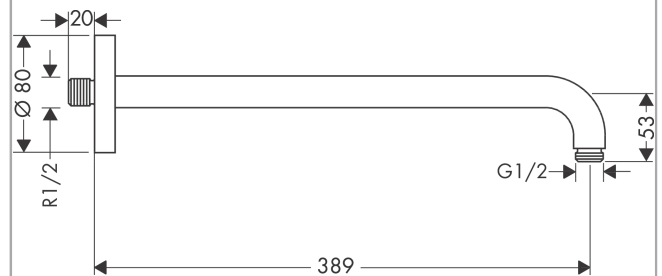

**Shower arm 38.9 cm**Surfaces: **Brushed Black Chrome**Article Number: **27413340****Description****product features**

- length: 389 mm
- wall-mounted
- installation type: exposed installation
- version: 90° angle
- connection thread G 1/2
- connection dimension DN15

**Product image****Scale drawing**

**Shower arm 38.9 cm**

Surfaces: **Brushed Black Chrome**

Article Number: **27413340**

**Exploded Drawing**

Year of production: >12/20

**Shower arm 38.9 cm**

Surfaces: **Brushed Black Chrome**

Article Number: **27413340**

**Spare part list**

Year of production: >12/20

Pos.	Description	Article Number	Price	PU
1	mounting kit	95208000	-	1
2	mounting set	40916000	-	1
3	O-ring 34x2	98383000	-	1
4	escutcheon Ø 80 mm	98940340	-	1
5	O-ring 16x2	98133000	-	1