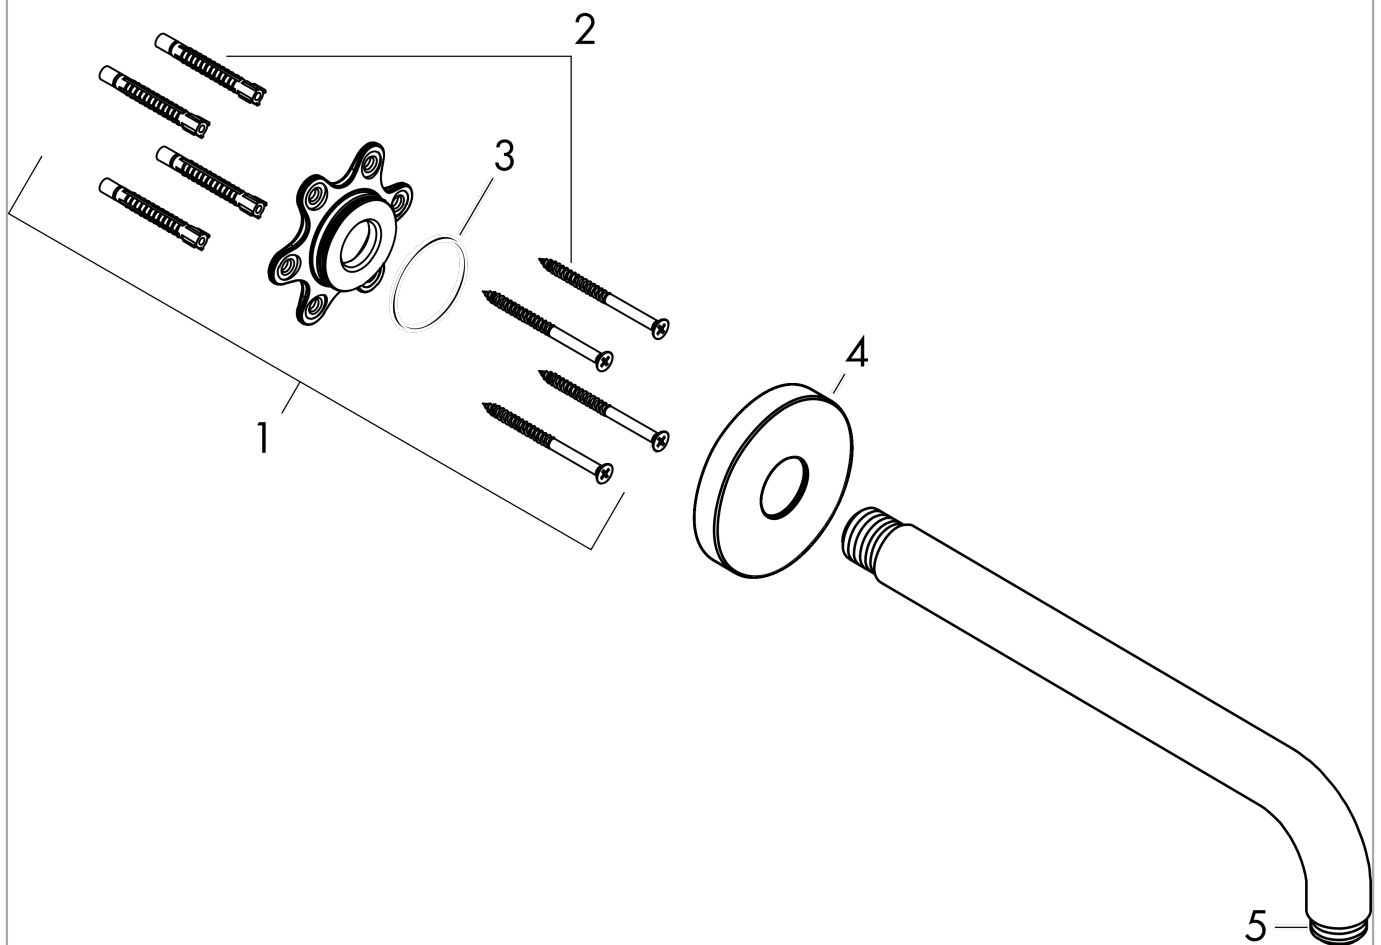

**Shower arm 38.9 cm**Surfaces: **Brushed Black Chrome**Article Number: **27413340****Description****product features**

- length: 389 mm
- wall-mounted
- installation type: exposed installation
- version: 90° angle
- connection thread G 1/2
- connection dimension DN15

**Product image****Scale drawing**

**Shower arm 38.9 cm**

Surfaces: **Brushed Black Chrome**

Article Number: **27413340**

**Exploded Drawing**

Year of production: >12/20

**Shower arm 38.9 cm**

Surfaces: **Brushed Black Chrome**

Article Number: **27413340**

**Spare part list**

Year of production: >12/20

Pos.	Description	Article Number	Price	PU
1	mounting kit	95208000	-	1
2	mounting set	40916000	-	1
3	O-ring 34x2	98383000	-	1
4	escutcheon Ø 80 mm	98940340	-	1
5	O-ring 16x2	98133000	-	1