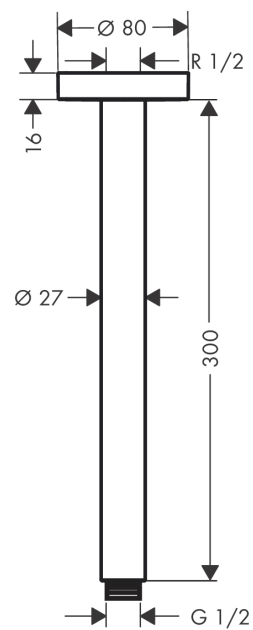

Ceiling connector S 30 cmSurfaces: **Matt Black** Article Number: **27389670****Description****product features**

- length: 300 mm
- shaft \varnothing : 27 mm
- ceiling
- installation type: exposed installation
- connection thread G $\frac{1}{2}$
- connection dimension DN15

Product image**Scale drawing**

Ceiling connector S 30 cm

Surfaces: **Matt Black** Article Number: **27389670**

Exploded Drawing

Year of production: >12/20

Ceiling connector S 30 cm

Surfaces: **Matt Black** Article Number: **27389670**

Spare part list

Year of production: >12/20

Pos.	Description	Article Number	Price	PU
1	connecting thread	95188000	-	1
2	mounting kit	95208000	-	1
3	O-ring 34x2	98383000	-	1
4	O-ring 16x2	98133000	-	1
5	escutcheon Ø 80 mm	92122670	-	1