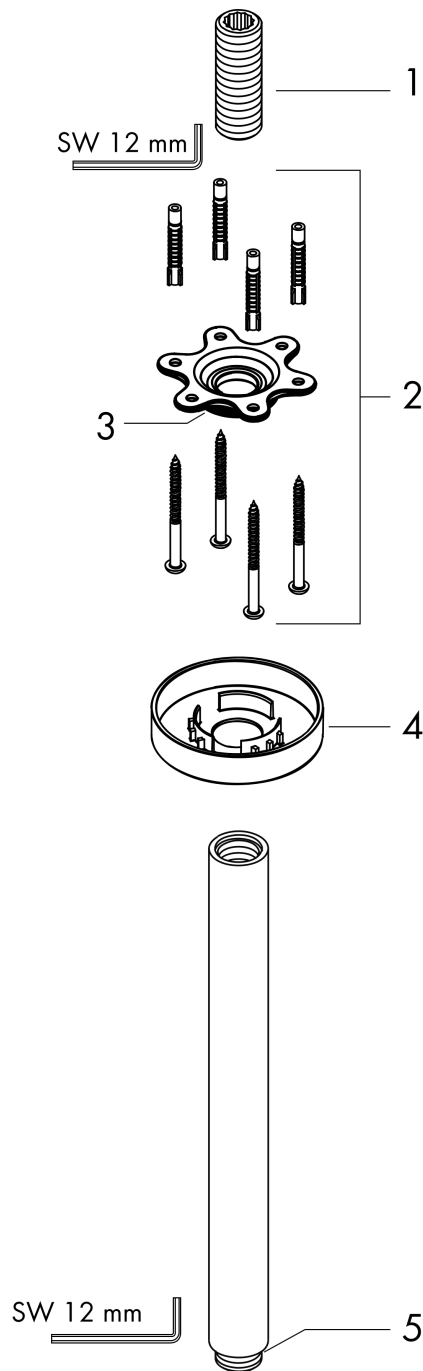

Ceiling connector S 30 cmSurfaces: **Matt Black** Article Number: **27389670****Description****product features**

- length: 300 mm
- shaft \varnothing : 27 mm
- ceiling
- installation type: exposed installation
- connection thread G $\frac{1}{2}$
- connection dimension DN15

Product image**Scale drawing**

Ceiling connector S 30 cm

Surfaces: **Matt Black** Article Number: **27389670**

Exploded Drawing

Year of production: >12/20

Ceiling connector S 30 cm

Surfaces: **Matt Black** Article Number: **27389670**

Spare part list

Year of production: >12/20

Pos.	Description	Article Number	Price	PU
1	connecting thread	95188000	-	1
2	mounting kit	95208000	-	1
3	O-ring 34x2	98383000	-	1
4	O-ring 16x2	98133000	-	1
5	escutcheon Ø 80 mm	92122670	-	1