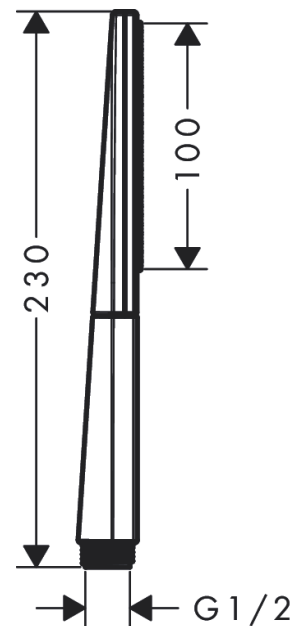

Rainfinity

Baton hand shower 100 1jet

Surfaces: **Matt White** Article Number: **26866700**

Description

product features

- shower head size: 100 x 38 mm
- spray type: PowderRain
- maximum flow rate at 3 bar: 13,8 l/min
- Minimum flow pressure: 1 bar
- suitable for continuous flow water heaters
- scope of supply: hand shower, filter seal, assembly instruction

Technology

Product image

Scale drawing

Flowchart

The consumption was measured in combination with the appropriate fittings (thermostat/mixer/ in-wall valve) to reflect actual application in practice.