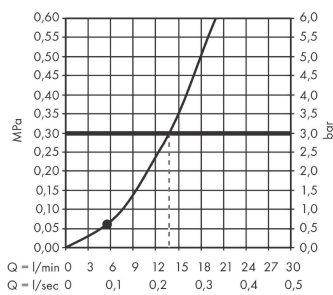

Rainfinity

Baton hand shower 100 1jet

Surfaces: **Matt White** Article Number: **26866700**

Description

product features

- shower head size: 100 x 38 mm
- spray type: PowderRain
- maximum flow rate at 3 bar: 13,8 l/min
- Minimum flow pressure: 1 bar
- suitable for continuous flow water heaters
- scope of supply: hand shower, filter seal, assembly instruction

Technology

Product image

Scale drawing

Flowchart

The consumption was measured in combination with the appropriate fittings (thermostat/mixer/ in-wall valve) to reflect actual application in practice.