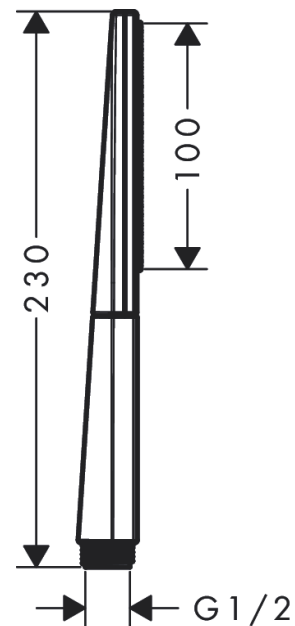

Rainfinity

Baton hand shower 100 1jet

Surfaces: **Chrome** Article Number: **26866000**

Description

product features

- shower head size: 100 x 38 mm
- spray type: PowderRain
- maximum flow rate at 3 bar: 13,8 l/min
- Minimum flow pressure: 1 bar
- suitable for continuous flow water heaters
- scope of supply: hand shower, filter seal, assembly instruction

Technology

Product image

Scale drawing

Flowchart

The consumption was measured in combination with the appropriate fittings (thermostat/mixer/ in-wall valve) to reflect actual application in practice.