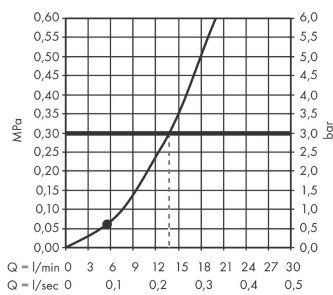

Rainfinity

Baton hand shower 100 1jet

Surfaces: **Chrome** Article Number: **26866000**

Description

product features

- shower head size: 100 x 38 mm
- spray type: PowderRain
- maximum flow rate at 3 bar: 13,8 l/min
- Minimum flow pressure: 1 bar
- suitable for continuous flow water heaters
- scope of supply: hand shower, filter seal, assembly instruction

Technology

Product image

Scale drawing

Flowchart

The consumption was measured in combination with the appropriate fittings (thermostat/mixer/ in-wall valve) to reflect actual application in practice.