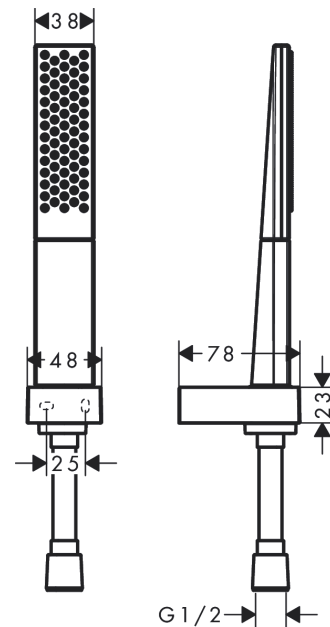

### Shower holder set 100 1jet with shower hose 125 cm

Surfaces: **Matt White** Article Number: **26857700**

#### product features

- consists of: baton hand shower, shower holder, shower hose
- shower head size: 100 x 38 mm
- spray type: PowderRain
- maximum flow rate at 3 bar: 13,4 l/min
- flow rate hand shower connection at 3 bar: 14 l/min
- Minimum flow pressure: 1 bar
- wall mounting: screw fastening
- scope of supply: shower holder set, filter seal, mounting material, assembly instruction

### Scale drawing

### Flowchart

The consumption was measured in combination with the appropriate fittings (thermostat/mixer/ in-wall valve) to reflect actual application in practice.