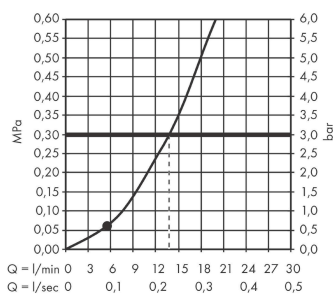

Flowchart

The consumption was measured in combination with the appropriate fittings (thermostat/mixer/ in-wall valve) to reflect actual application in practice.