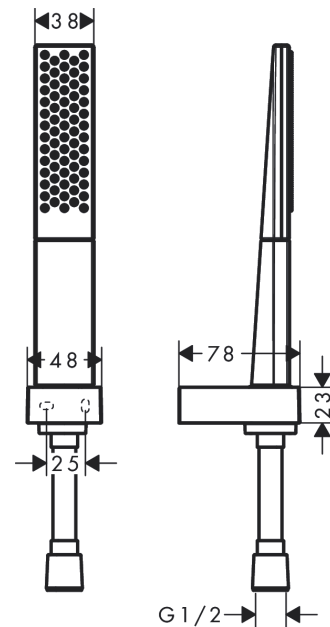

Rainfinity

Shower holder set 100 1jet with shower hose 125 cm

Surfaces: **Chrome** Article Number: **26857000**

Description

product features

- consists of: baton hand shower, shower holder, shower hose
- shower head size: 100 x 38 mm
- spray type: PowderRain
- maximum flow rate at 3 bar: 13,4 l/min
- flow rate hand shower connection at 3 bar: 14 l/min
- Minimum flow pressure: 1 bar
- wall mounting: screw fastening
- scope of supply: shower holder set, filter seal, mounting material, assembly instruction

Technology

Product image

Scale drawing

Flowchart

The consumption was measured in combination with the appropriate fittings (thermostat/mixer/ in-wall valve) to reflect actual application in practice.