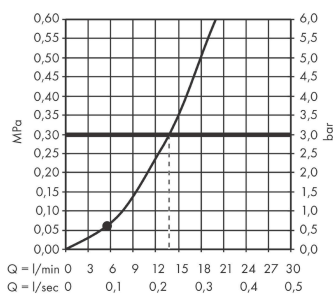

Rainfinity

Shower holder set 100 1jet with shower hose 125 cm

Surfaces: **Chrome** Article Number: **26857000**

Description

product features

- consists of: baton hand shower, shower holder, shower hose
- shower head size: 100 x 38 mm
- spray type: PowderRain
- maximum flow rate at 3 bar: 13,4 l/min
- flow rate hand shower connection at 3 bar: 14 l/min
- Minimum flow pressure: 1 bar
- wall mounting: screw fastening
- scope of supply: shower holder set, filter seal, mounting material, assembly instruction

Technology

Product image

Scale drawing

Flowchart

The consumption was measured in combination with the appropriate fittings (thermostat/mixer/ in-wall valve) to reflect actual application in practice.