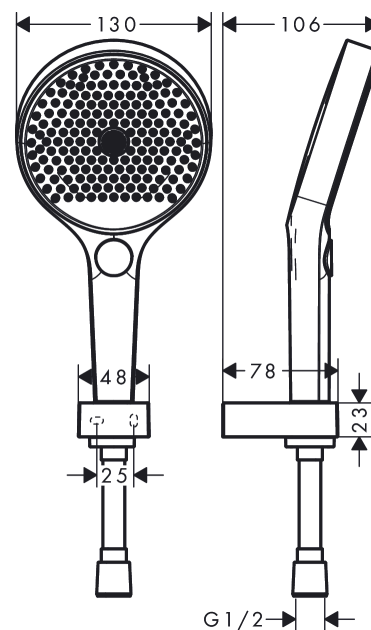

Rainfinity

Shower holder set 130 3jet with shower hose 160 cm

Surfaces: **Chrome** Article Number: **26851000**

Description

product features

- consists of: hand shower, shower holder, shower hose
- shower head size: 130 mm
- spray type: PowderRain, Intense PowderRain, MonoRain
- convenient diversion via Select button
- maximum flow rate at 3 bar: 14 l/min
- flow rate hand shower connection at 3 bar: 14 l/min
- Minimum flow pressure: 1 bar
- wall mounting: screw fastening
- scope of supply: shower holder set, filter seal, mounting material, assembly instruction

Technology

Product image

Scale drawing

Flowchart

The consumption was measured in combination with the appropriate fittings (thermostat/mixer/ in-wall valve) to reflect actual application in practice.