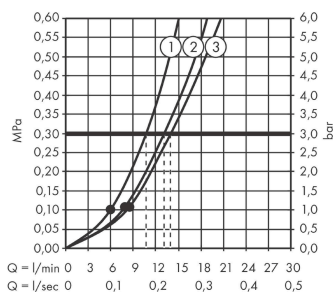

Rainfinity

Shower holder set 130 3jet with shower hose 160 cm

Surfaces: **Chrome** Article Number: **26851000**

Description

product features

- consists of: hand shower, shower holder, shower hose
- shower head size: 130 mm
- spray type: PowderRain, Intense PowderRain, MonoRain
- convenient diversion via Select button
- maximum flow rate at 3 bar: 14 l/min
- flow rate hand shower connection at 3 bar: 14 l/min
- Minimum flow pressure: 1 bar
- wall mounting: screw fastening
- scope of supply: shower holder set, filter seal, mounting material, assembly instruction

Technology

Product image

Scale drawing

Flowchart

The consumption was measured in combination with the appropriate fittings (thermostat/mixer/ in-wall valve) to reflect actual application in practice.