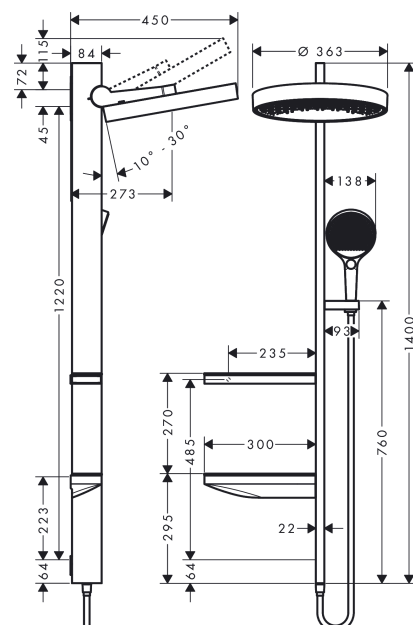

Rainfinity
Showerpipe 360 1jet for concealed installation
 Surfaces: **Chrome** Article Number: **26842000**

Description

product features

- consists of: overhead shower, hand shower, shower hose, shower holder, 2 glass shelves, shower bar
- overhead shower Rainfinity 360 1jet
- shower head size: 360 mm
- spray type: PowderRain
- spray disc surface: graphite
- shower holder inclination angle can be adjusted continuously
- shower arm vertically inclinable by 10-30°
- spray type hand shower: MonoRain, PowderRain, Intense PowderRain
- shelf made of safety glass
- surface of the shelf at colour variant -000 = mirror glass, at colour variant -700 = graphite colour, satined
- requires a mixer for 2 functions
- outlet: overhead shower, hand shower
- maximum flow rate at 3 bar: 19,6 l/min
- Minimum flow pressure: 2,4 bar
- installation type: exposed installation
- isolated water conduction
- bar width: 22 mm
- not included: basic set

Technology

Design awards

Product image

Scale drawing

Rainfinity
Showerpipe 360 1jet for concealed installation
 Surfaces: **Chrome** Article Number: **26842000**

Flowchart

Rainfinity
Showerpipe 360 1jet for concealed installation
 Surfaces: **Chrome** Article Number: **26842000**