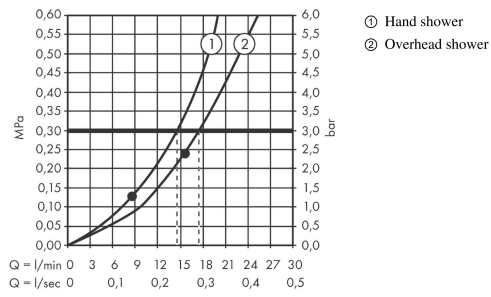

Rainfinity
Showerpipe 360 1jet for concealed installation
 Surfaces: **Chrome** Article Number: **26842000**

Description

product features

- consists of: overhead shower, hand shower, shower hose, shower holder, 2 glass shelves, shower bar
- overhead shower Rainfinity 360 1jet
- shower head size: 360 mm
- spray type: PowderRain
- spray disc surface: graphite
- shower holder inclination angle can be adjusted continuously
- shower arm vertically inclinable by 10-30°
- spray type hand shower: MonoRain, PowderRain, Intense PowderRain
- shelf made of safety glass
- surface of the shelf at colour variant -000 = mirror glass, at colour variant -700 = graphite colour, satined
- requires a mixer for 2 functions
- outlet: overhead shower, hand shower
- maximum flow rate at 3 bar: 19,6 l/min
- Minimum flow pressure: 2,4 bar
- installation type: exposed installation
- isolated water conduction
- bar width: 22 mm
- not included: basic set

Technology

Design awards

Product image

Scale drawing

Rainfinity
Showerpipe 360 1jet for concealed installation
 Surfaces: **Chrome** Article Number: **26842000**

Flowchart

Rainfinity
Showerpipe 360 1jet for concealed installation
 Surfaces: **Chrome** Article Number: **26842000**