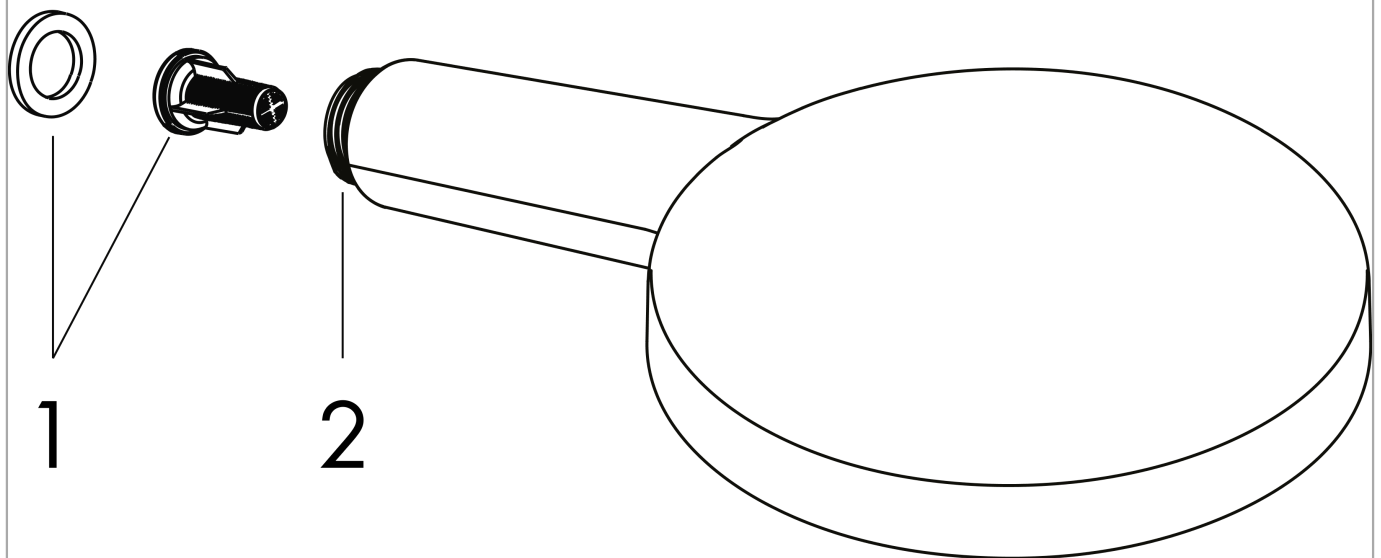

Raindance Select S Hand shower 120 3jet

Surfaces: **Brushed Black Chrome** Article Number: **26530340**

Description

product features

- shower head size: 125 mm
- spray type: Rain, RainAir, Whirl
- convenient diversion via Select button
- maximum flow rate at 3 bar: 15 l/min
- Minimum flow pressure: 1 bar
- with internal water conduction
- rinseable dirt filter
- connection thread G 1/2
- connection dimension: DN15
- suitable for continuous flow water heaters

Technology

Design awards

Product image

Scale drawing

Flowchart

The consumption was measured in combination with the appropriate fittings (thermostat/mixer/ in-wall valve) to reflect actual application in practice.

Raindance Select S
Hand shower 120 3jet
 Surfaces: **Brushed Black Chrome** Article Number: **26530340**

Exploded Drawing

Year of production: >04/20

Raindance Select S
Hand shower 120 3jet
 Surfaces: **Brushed Black Chrome** Article Number: **26530340**