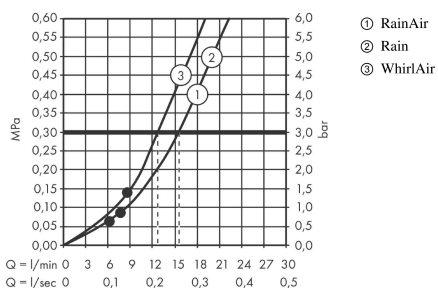

Raindance Select S Hand shower 120 3jet

Surfaces: **Brushed Black Chrome** Article Number: **26530340**

Description

product features

- shower head size: 125 mm
- spray type: Rain, RainAir, Whirl
- convenient diversion via Select button
- maximum flow rate at 3 bar: 15 l/min
- Minimum flow pressure: 1 bar
- with internal water conduction
- rinseable dirt filter
- connection thread G 1/2
- connection dimension: DN15
- suitable for continuous flow water heaters

Technology

Design awards

Product image

Scale drawing

Flowchart

The consumption was measured in combination with the appropriate fittings (thermostat/mixer/ in-wall valve) to reflect actual application in practice.