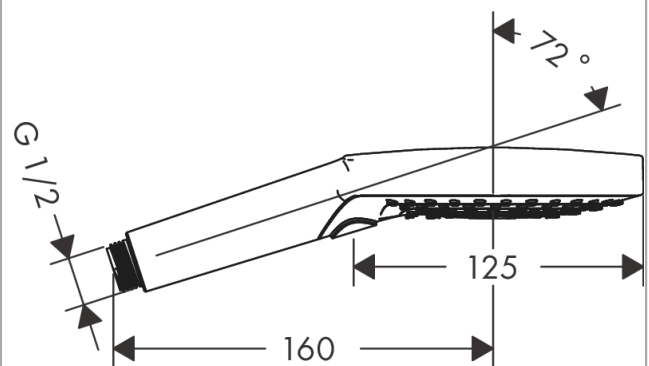

Raindance Select S Hand shower 120 3jet

Surfaces: **Brushed Black Chrome** Article Number: **26530340**

Description

product features

- shower head size: 125 mm
- spray type: Rain, RainAir, Whirl
- convenient diversion via Select button
- maximum flow rate at 3 bar: 15 l/min
- Minimum flow pressure: 1 bar
- with internal water conduction
- rinseable dirt filter
- connection thread G 1/2
- connection dimension: DN15
- suitable for continuous flow water heaters

Technology

Design awards

Product image

Scale drawing

Flowchart

The consumption was measured in combination with the appropriate fittings (thermostat/mixer/ in-wall valve) to reflect actual application in practice.